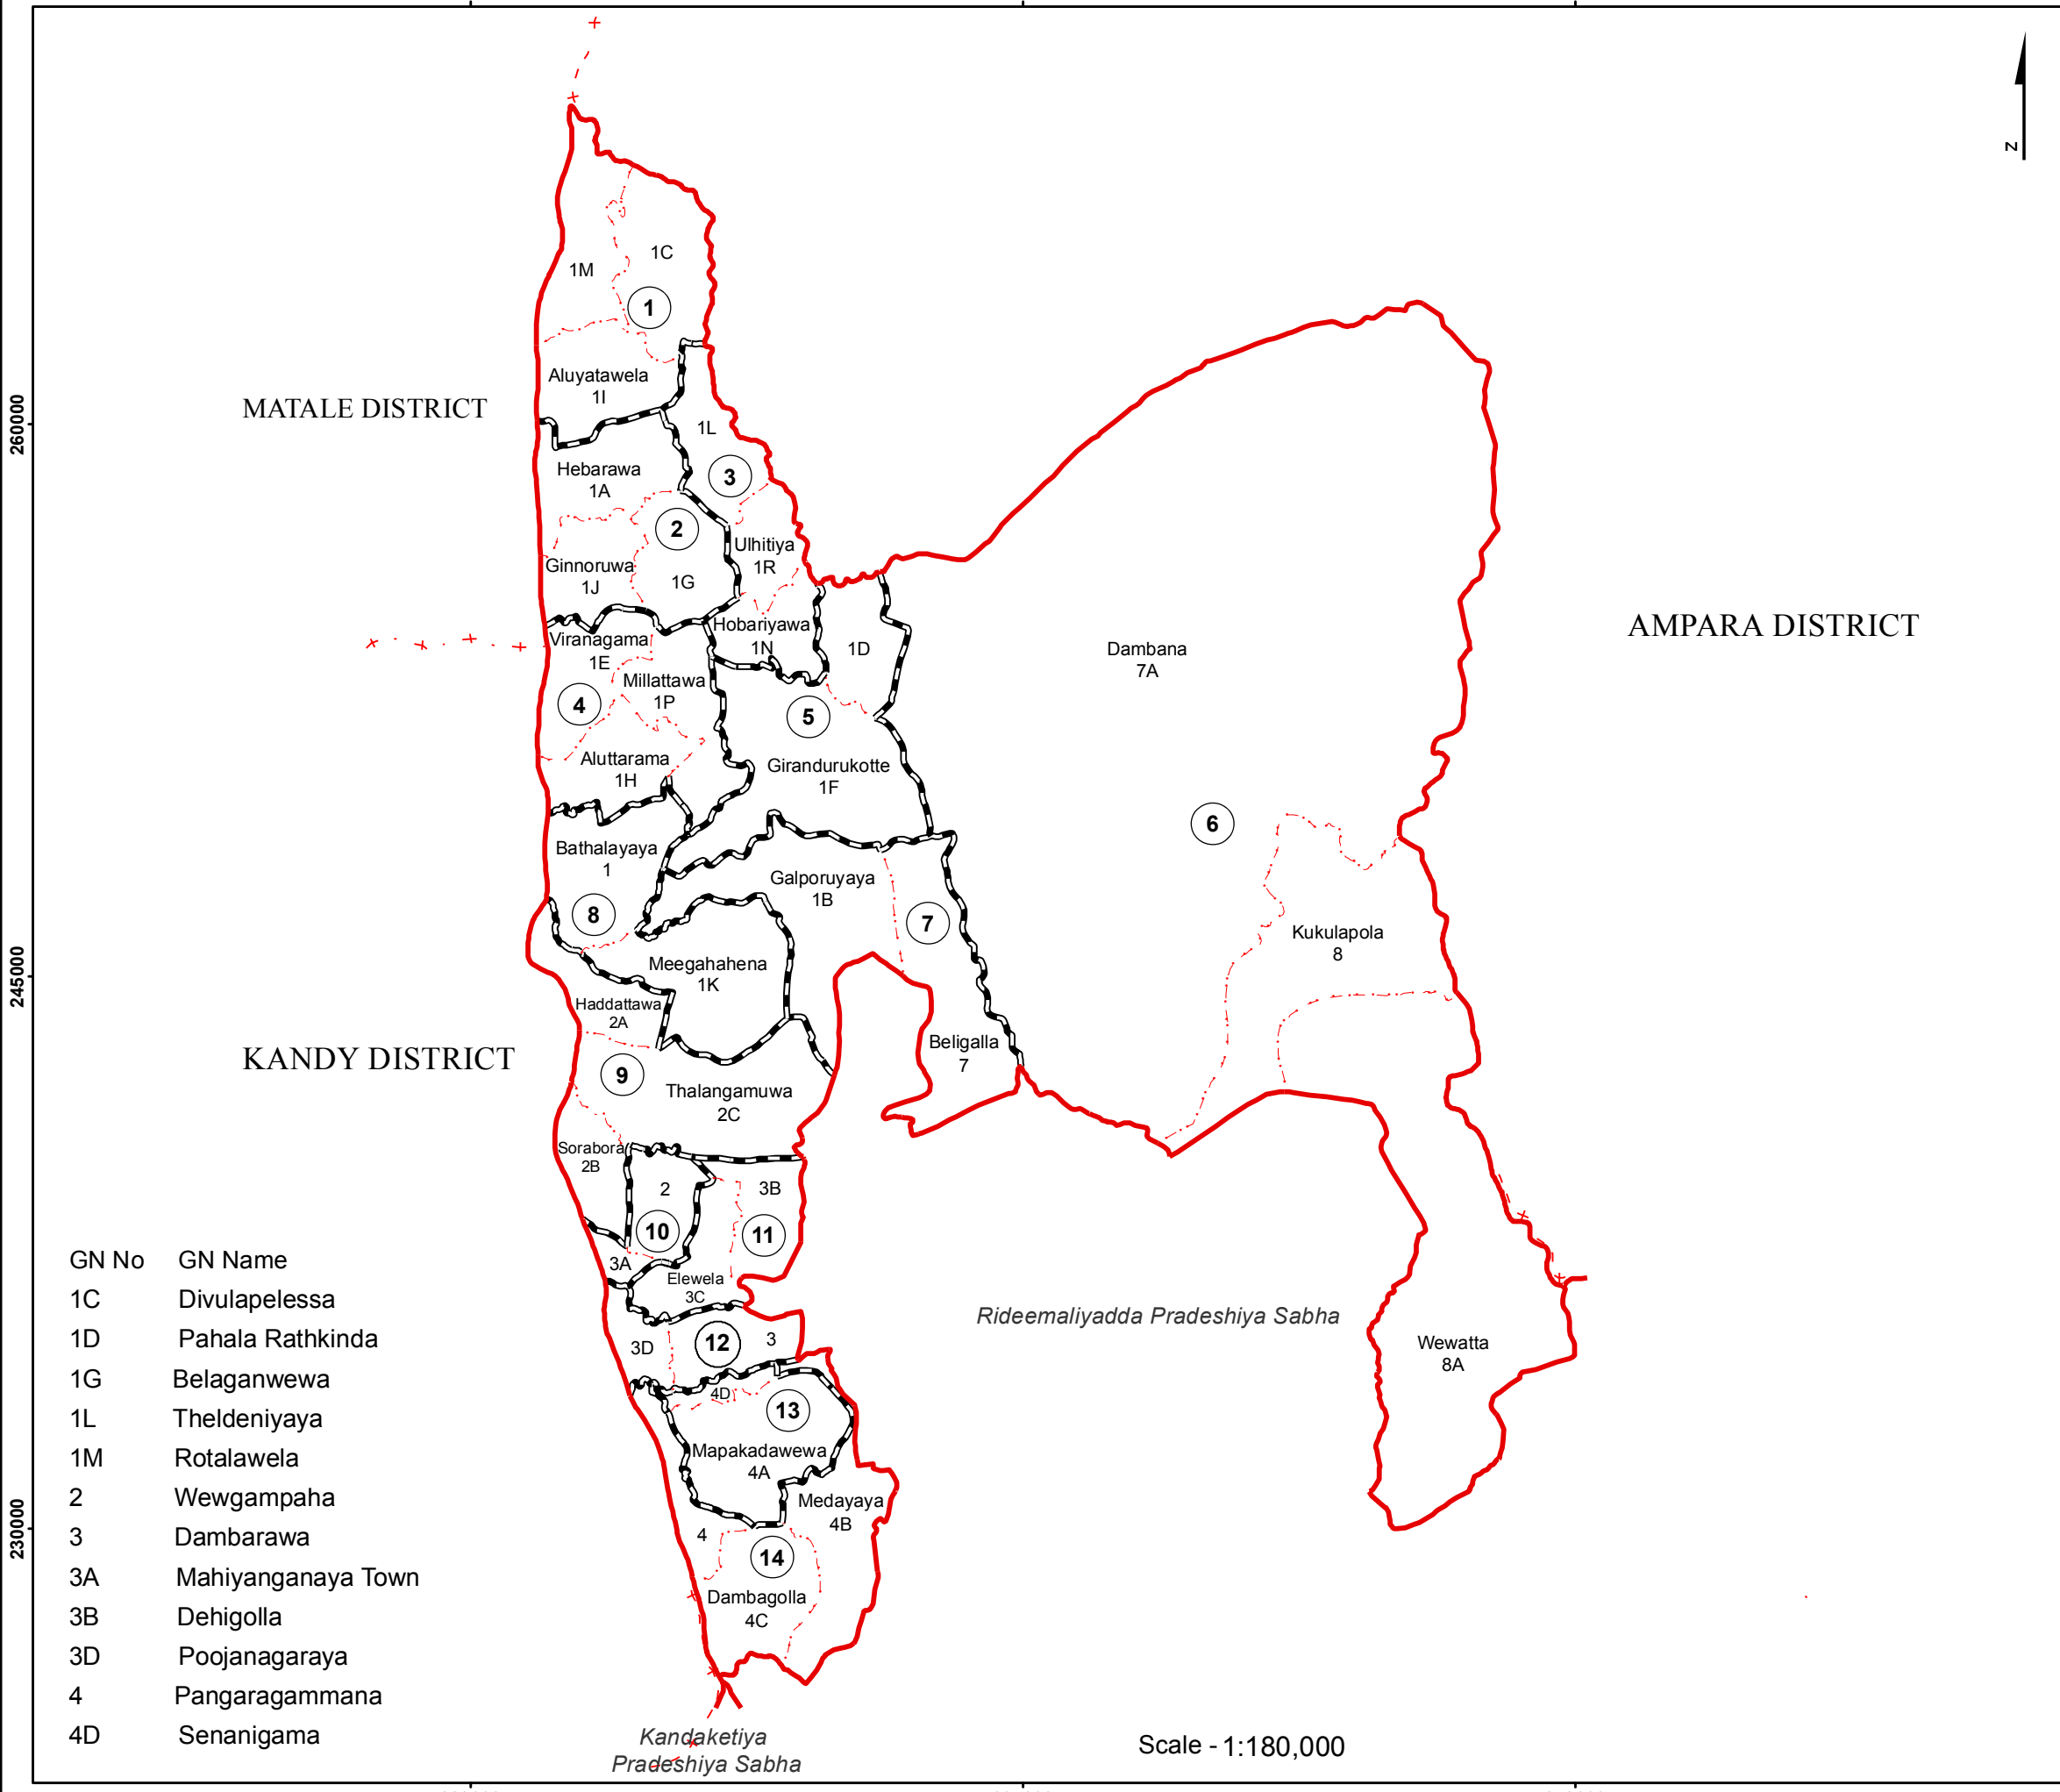

Ward Map of Mahiyanganaya Pradeshiya Sabha - Badulla District

Ref. No : NDC / 22 / 04

Mahiyanganaya Pradeshiya Sabha

WARD No	WARD Name
1	Rotalawela
2	Ginnoruwa
3	Ulhitiya
4	Aluttarama
5	Girandurukotte
6	Dambana
7	Beligalla
8	Bathalayaya
9	Sorabora
10	Mahiyanganaya
11	Elewela
12	Dambarawa
13	Mapakadawewa
14	Pangaragammana

GN No	GN Name
1C	Divulapelessa
1D	Pahala Rathkinda
1G	Belaganwewa
1L	Theldeniyaya
1M	Rotalawela
2	Wewgampaha
3	Dambarawa
3A	Mahiyanganaya Town
3B	Dehigolla
3D	Poojanagaraya
4	Pangaragammana
4D	Senanigama

Legend

- + - - - + Province Boundary
- . + . + . + District Boundary
- . - . - . DS Boundary
- - - - - GN Boundary
- - - - - Polling Division Boundary
- PS Boundary
- H — MC / UC Boundary
- Ward Boundary
- ▨▨▨ Multi Member Ward

Prepared by Survey Department of Sri Lanka

Data Source:
National Delimitation Committee for Local Authorities - 2013
Ministry of Local Government and Provincial Councils

Scale - 1:180,000