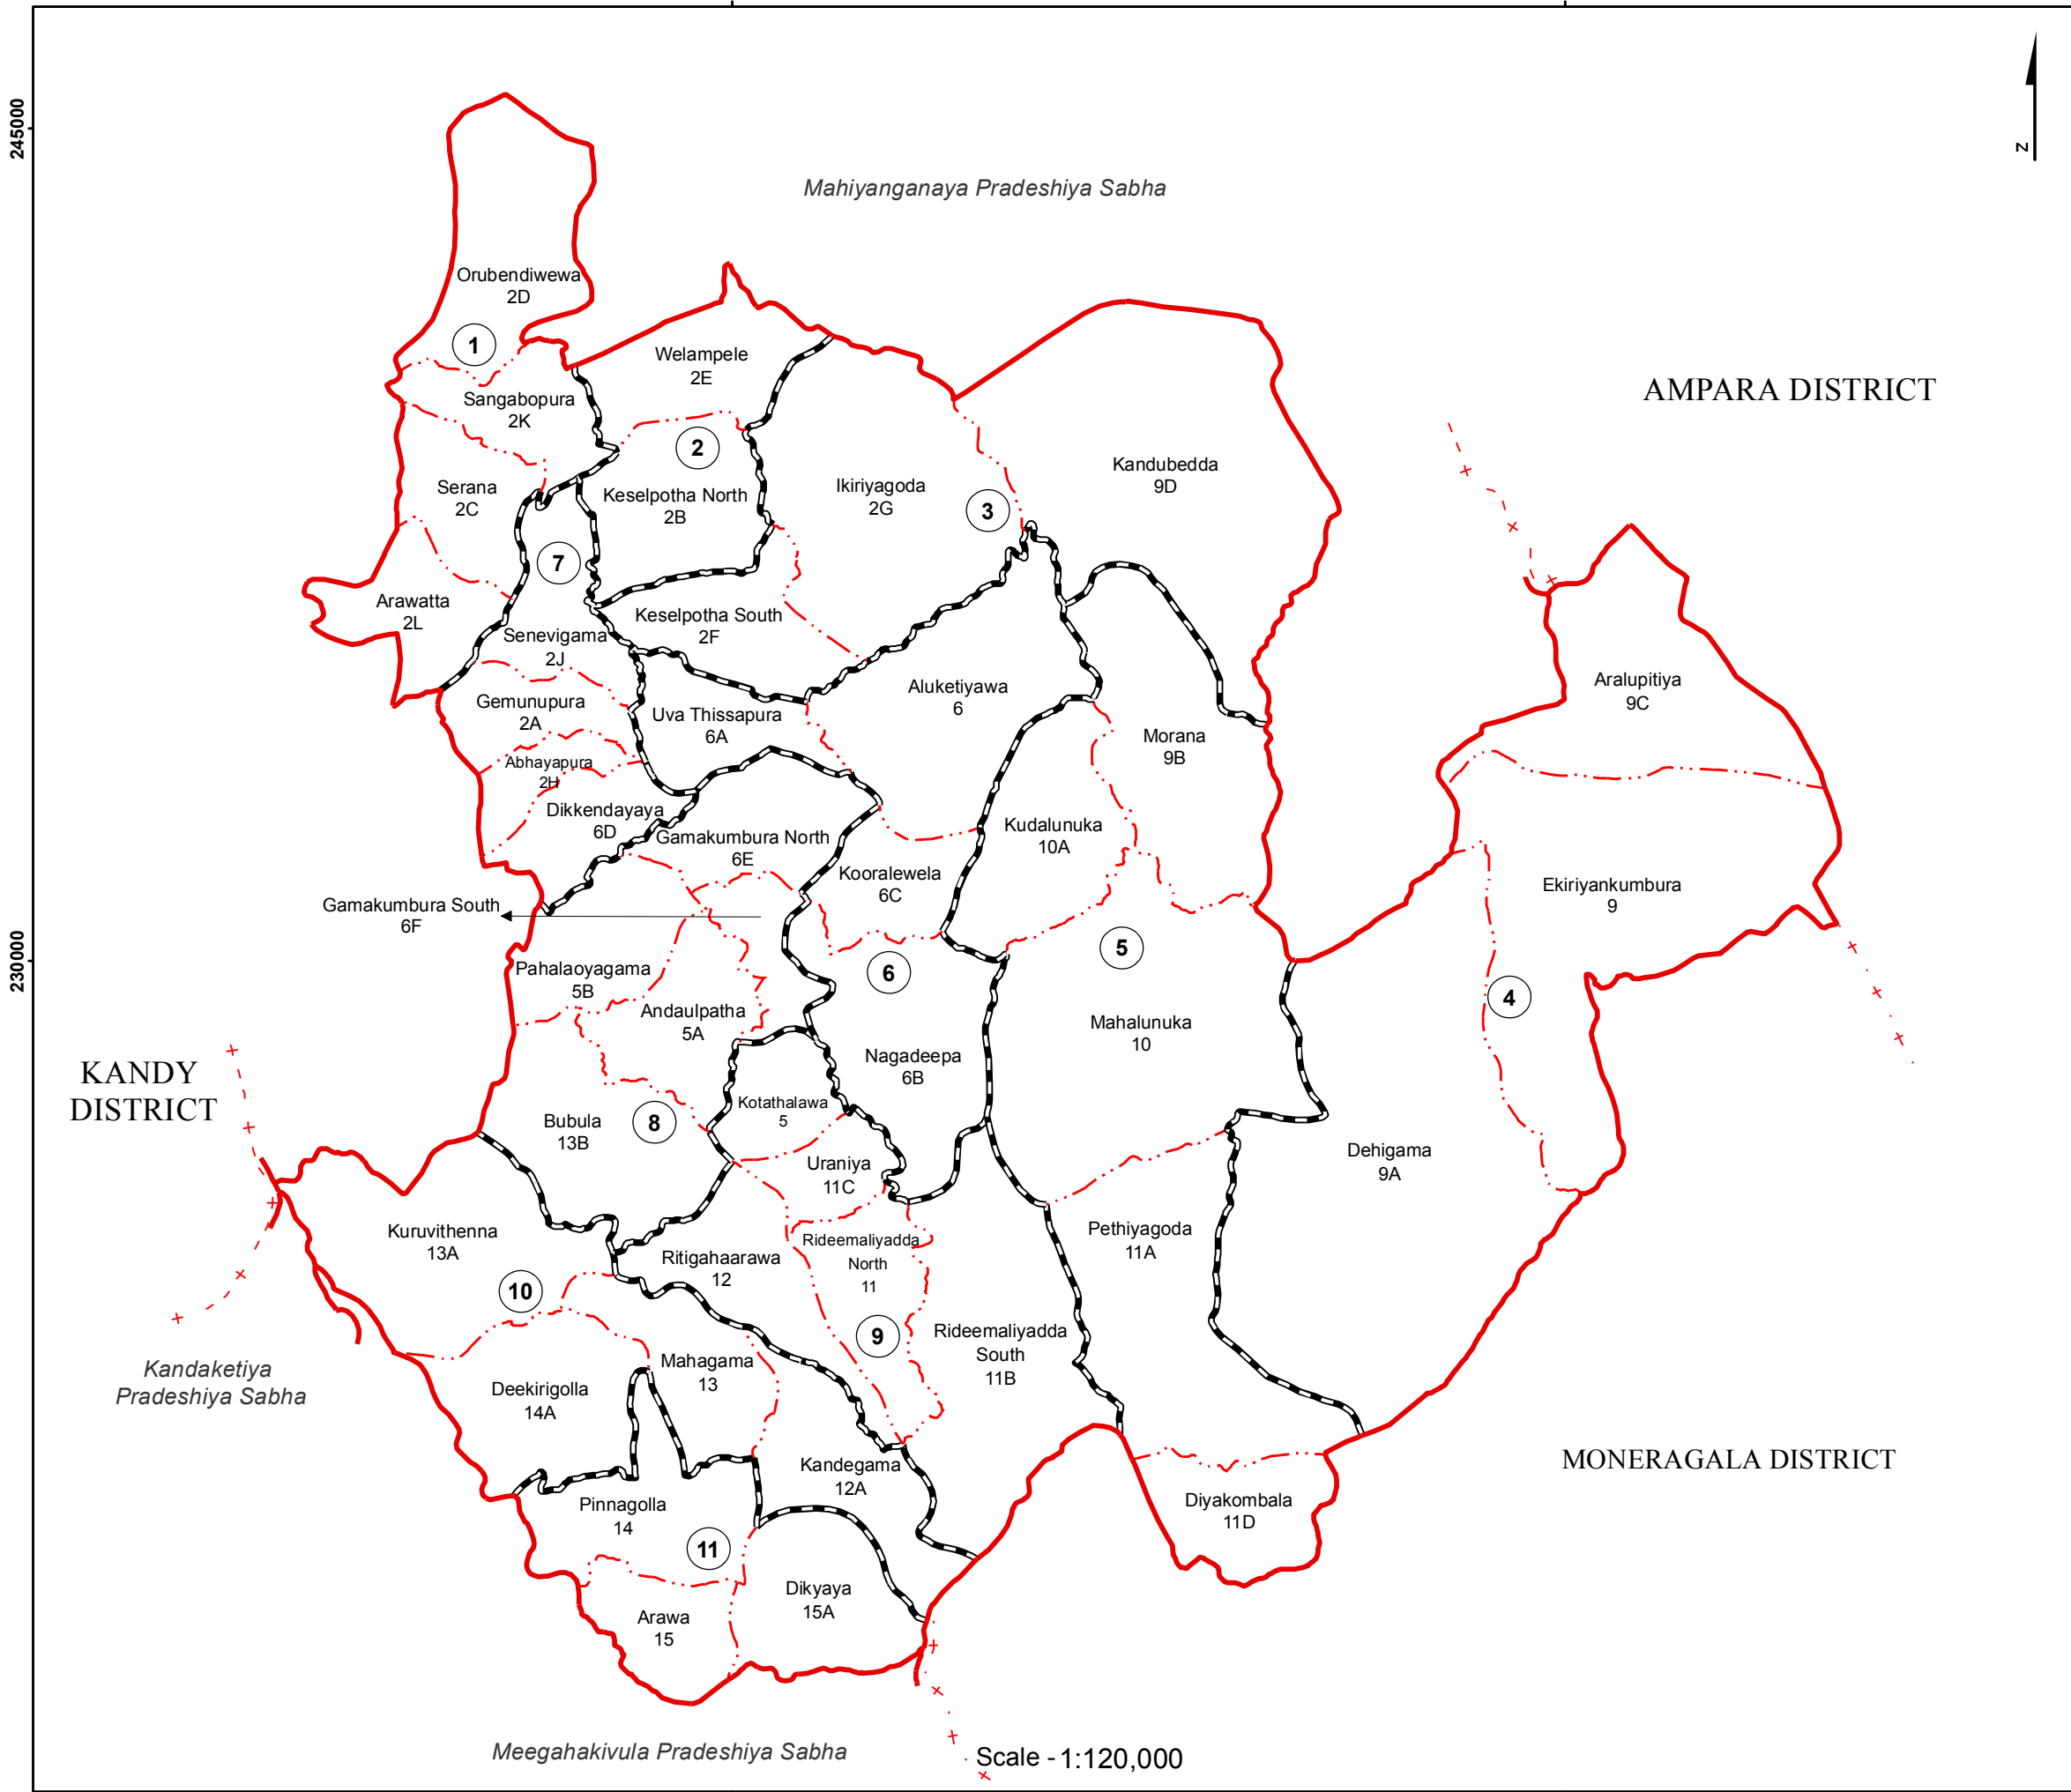

Ward Map of Rideemaliyadda Pradeshiya Sabha - Badulla District

Ref. No : NDC / 22 / 05

Rideemaliyadda Pradeshiya Sabha

WARD No	WARD Name
1	Serana
2	Keselpotha North
3	Keselpotha South
4	Ekiriyankumbura
5	Pethiyagoda
6	Uva Thissapura
7	Gemunupura
8	Andaulpatha
9	Rideemaliyadda North
10	Kuruvithenna
11	Arawa

Legend

- + - - - + Province Boundary
- . + . . . + District Boundary
- . . . - DS Boundary
- . . . - GN Boundary
- - - - • Polling Division Boundary
- PS Boundary
- — — MC / UC Boundary
- — — Ward Boundary
- ▨ Multi Member Ward

Prepared by Survey Department of Sri Lanka

Data Source:
National Delimitation Committee for Local Authorities - 2013
Ministry of Local Government and Provincial Councils