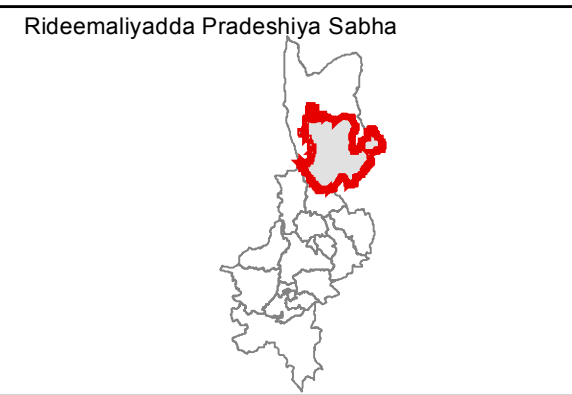

Ward Map of Rideemaliyadda Pradeshiya Sabha - Badulla District

Ref. No : NDC / 22 / 05

Rideemaliyadda Pradeshiya Sabha

WARD No	WARD Name
1	Serana
2	Keselpotha North
3	Keselpotha South
4	Ekiriyankumbura
5	Pethiyagoda
6	Uva Thissapura
7	Gemunupura
8	Andaulpatha
9	Rideemaliyadda North
10	Kuruvithenna
11	Arawa