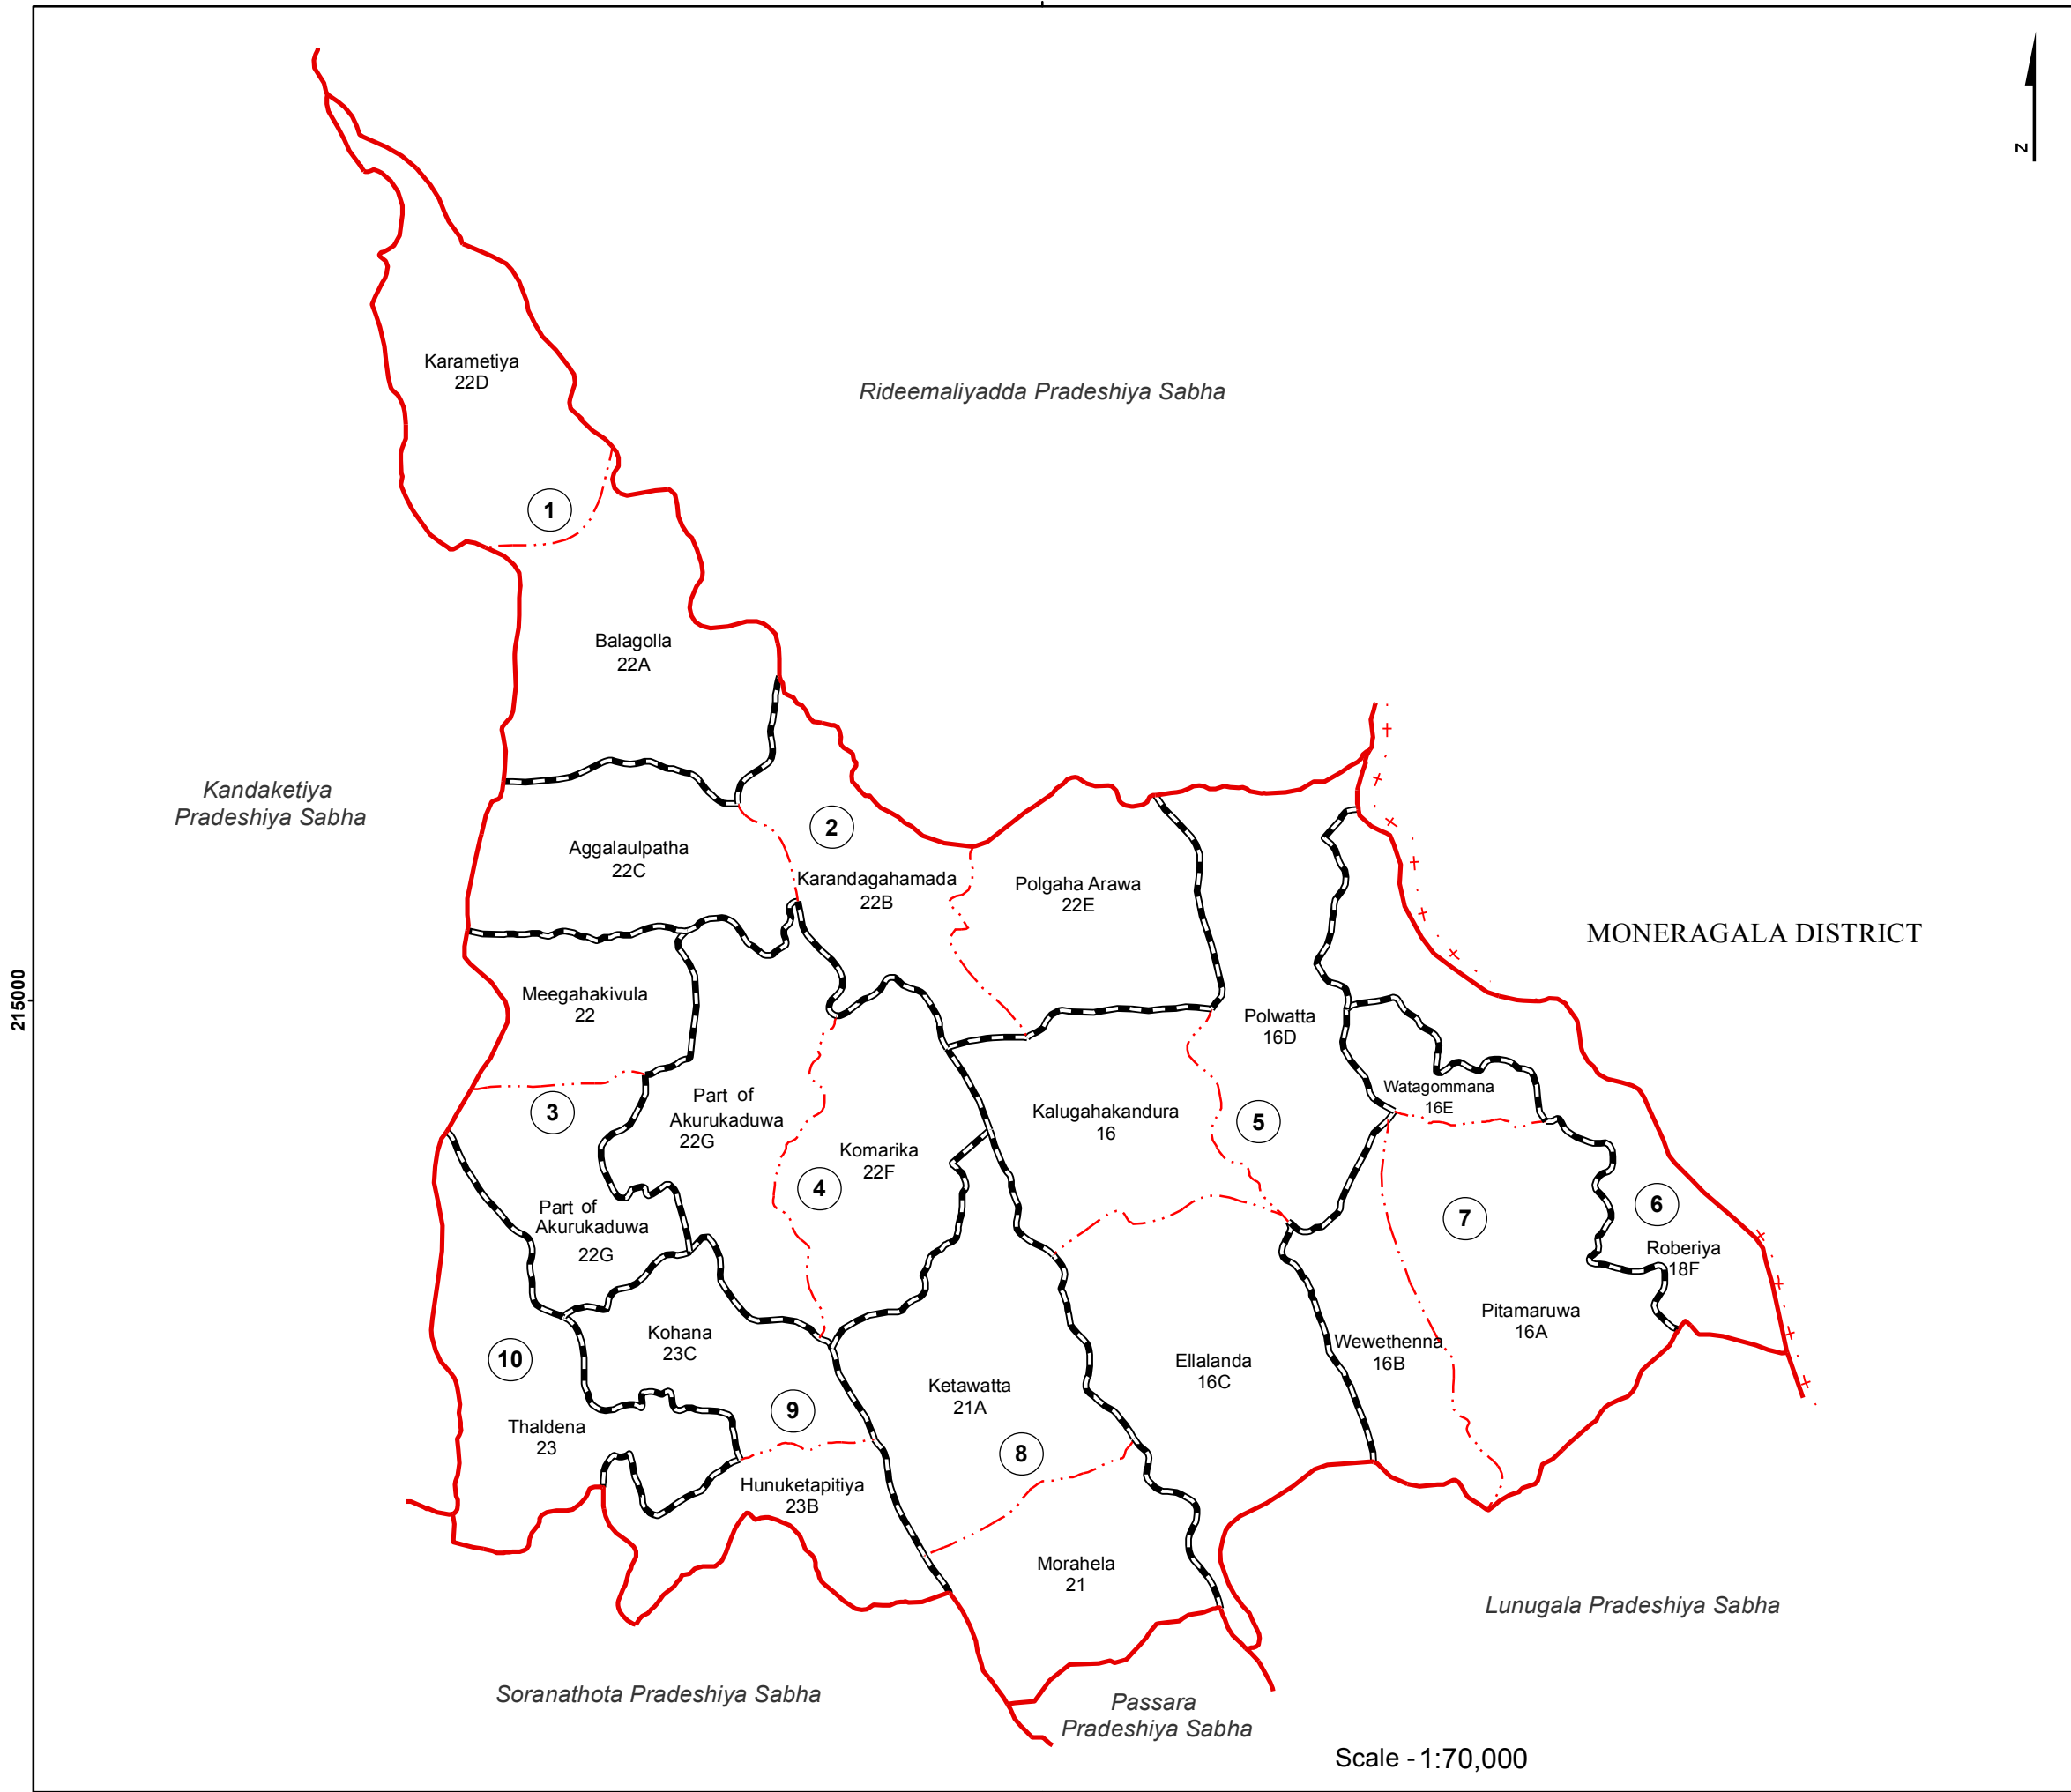

Ward Map of Meegahakivula Pradeshiya Sabha - Badulla District

Ref. No : NDC / 22 / 07

Meegahakivula Pradeshiya Sabha	
WARD No	WARD Name
1	Balagolla
2	Karandagahamada
3	Meegahakivula
4	Akurukaduwa
5	Kalugahakandura
6	Roberiya
7	Pitamaruwa
8	Ketawatta
9	Kohana
10	Thaldena

Legend

- + - - - + Province Boundary
- . + . . . + District Boundary
- . . . - DS Boundary
- - - - GN Boundary
- - - - ● Polling Division Boundary
- PS Boundary
- — — MC / UC Boundary
- — — Ward Boundary
- ▨ Multi Member Ward

Prepared by Survey Department of Sri Lanka

Data Source:
National Delimitation Committee for Local Authorities - 2013
Ministry of Local Government and Provincial Councils

215000

235000

Scale - 1:70,000