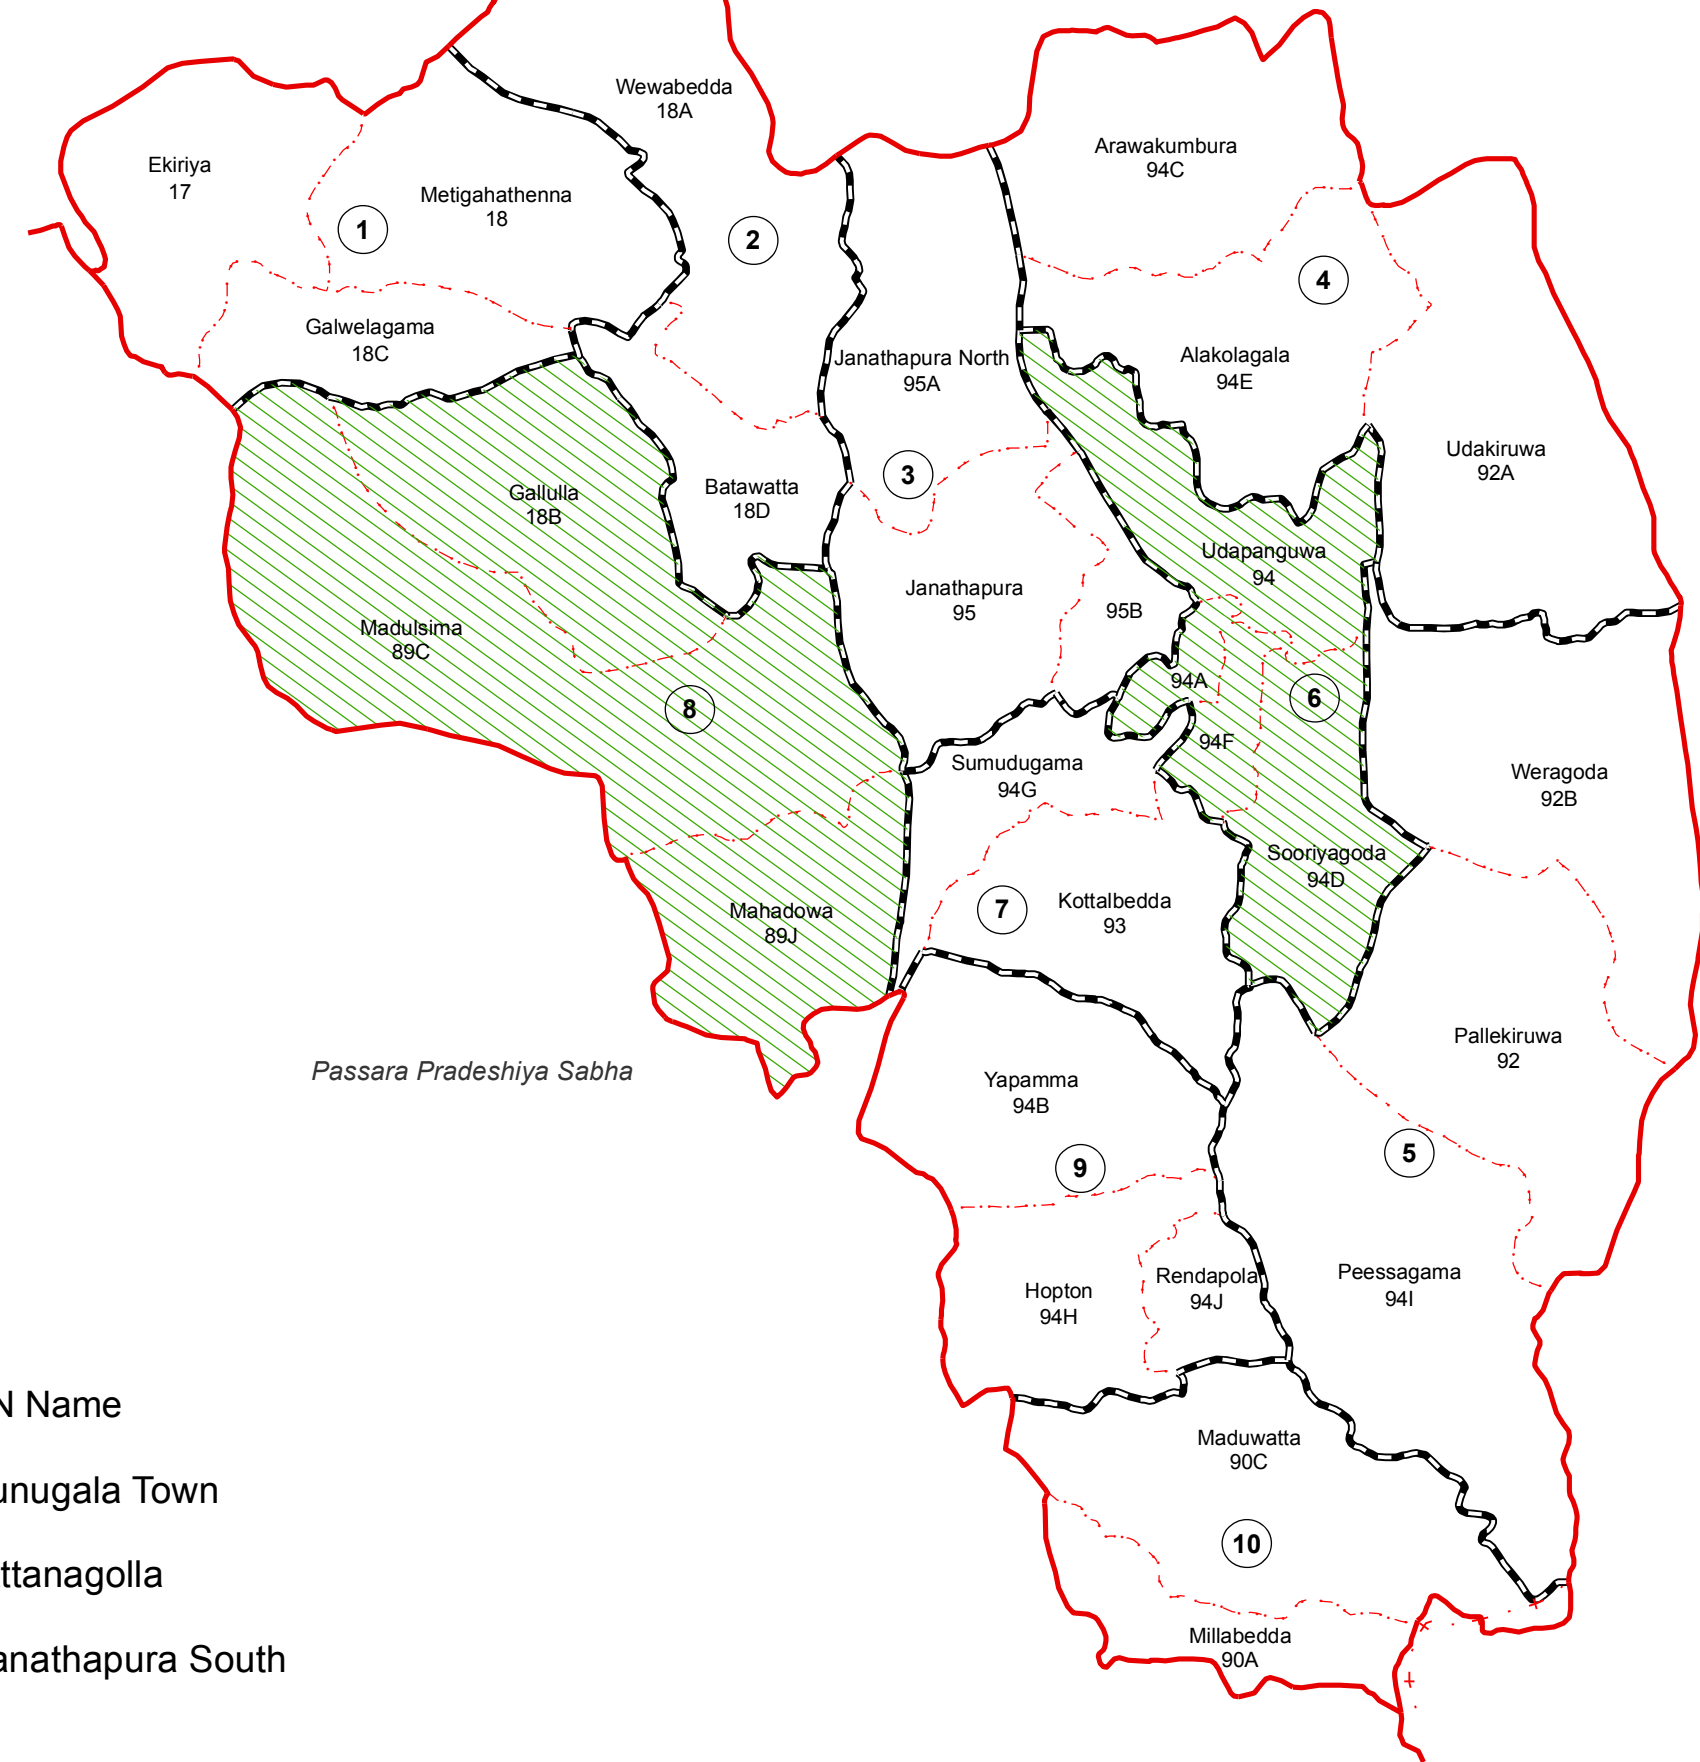

Ward Map of Lunugala Pradeshiya Sabha - Badulla District

Ref. No : NDC / 22 / 10

Meegahakivula Pradeshiya Sabha

MONERAGALA DISTRICT

Passara Pradeshiya Sabha

Lunugala Pradeshiya Sabha	
WARD No	WARD Name
1	Ekiriya
2	Batawatta
3	Janathapura
4	Arawakumbura
5	Pallekiruwa
6	Lunugala
7	Sumudugama
8	Madolsima
9	Yapamma
10	Maduwatta

GN No	GN Name
94A	Lunugala Town
94F	Attanagolla
95B	Janathapura South

Legend	
	Province Boundary
	District Boundary
	DS Boundary
	GN Boundary
	Polling Division Boundary
	PS Boundary
	MC / UC Boundary
	Ward Boundary
	Multi Member Ward

Prepared by Survey Department of Sri Lanka

Data Source:
National Delimitation Committee for Local Authorities - 2013
Ministry of Local Government and Provincial Councils

Scale - 1:70,000

200000

235000

250000