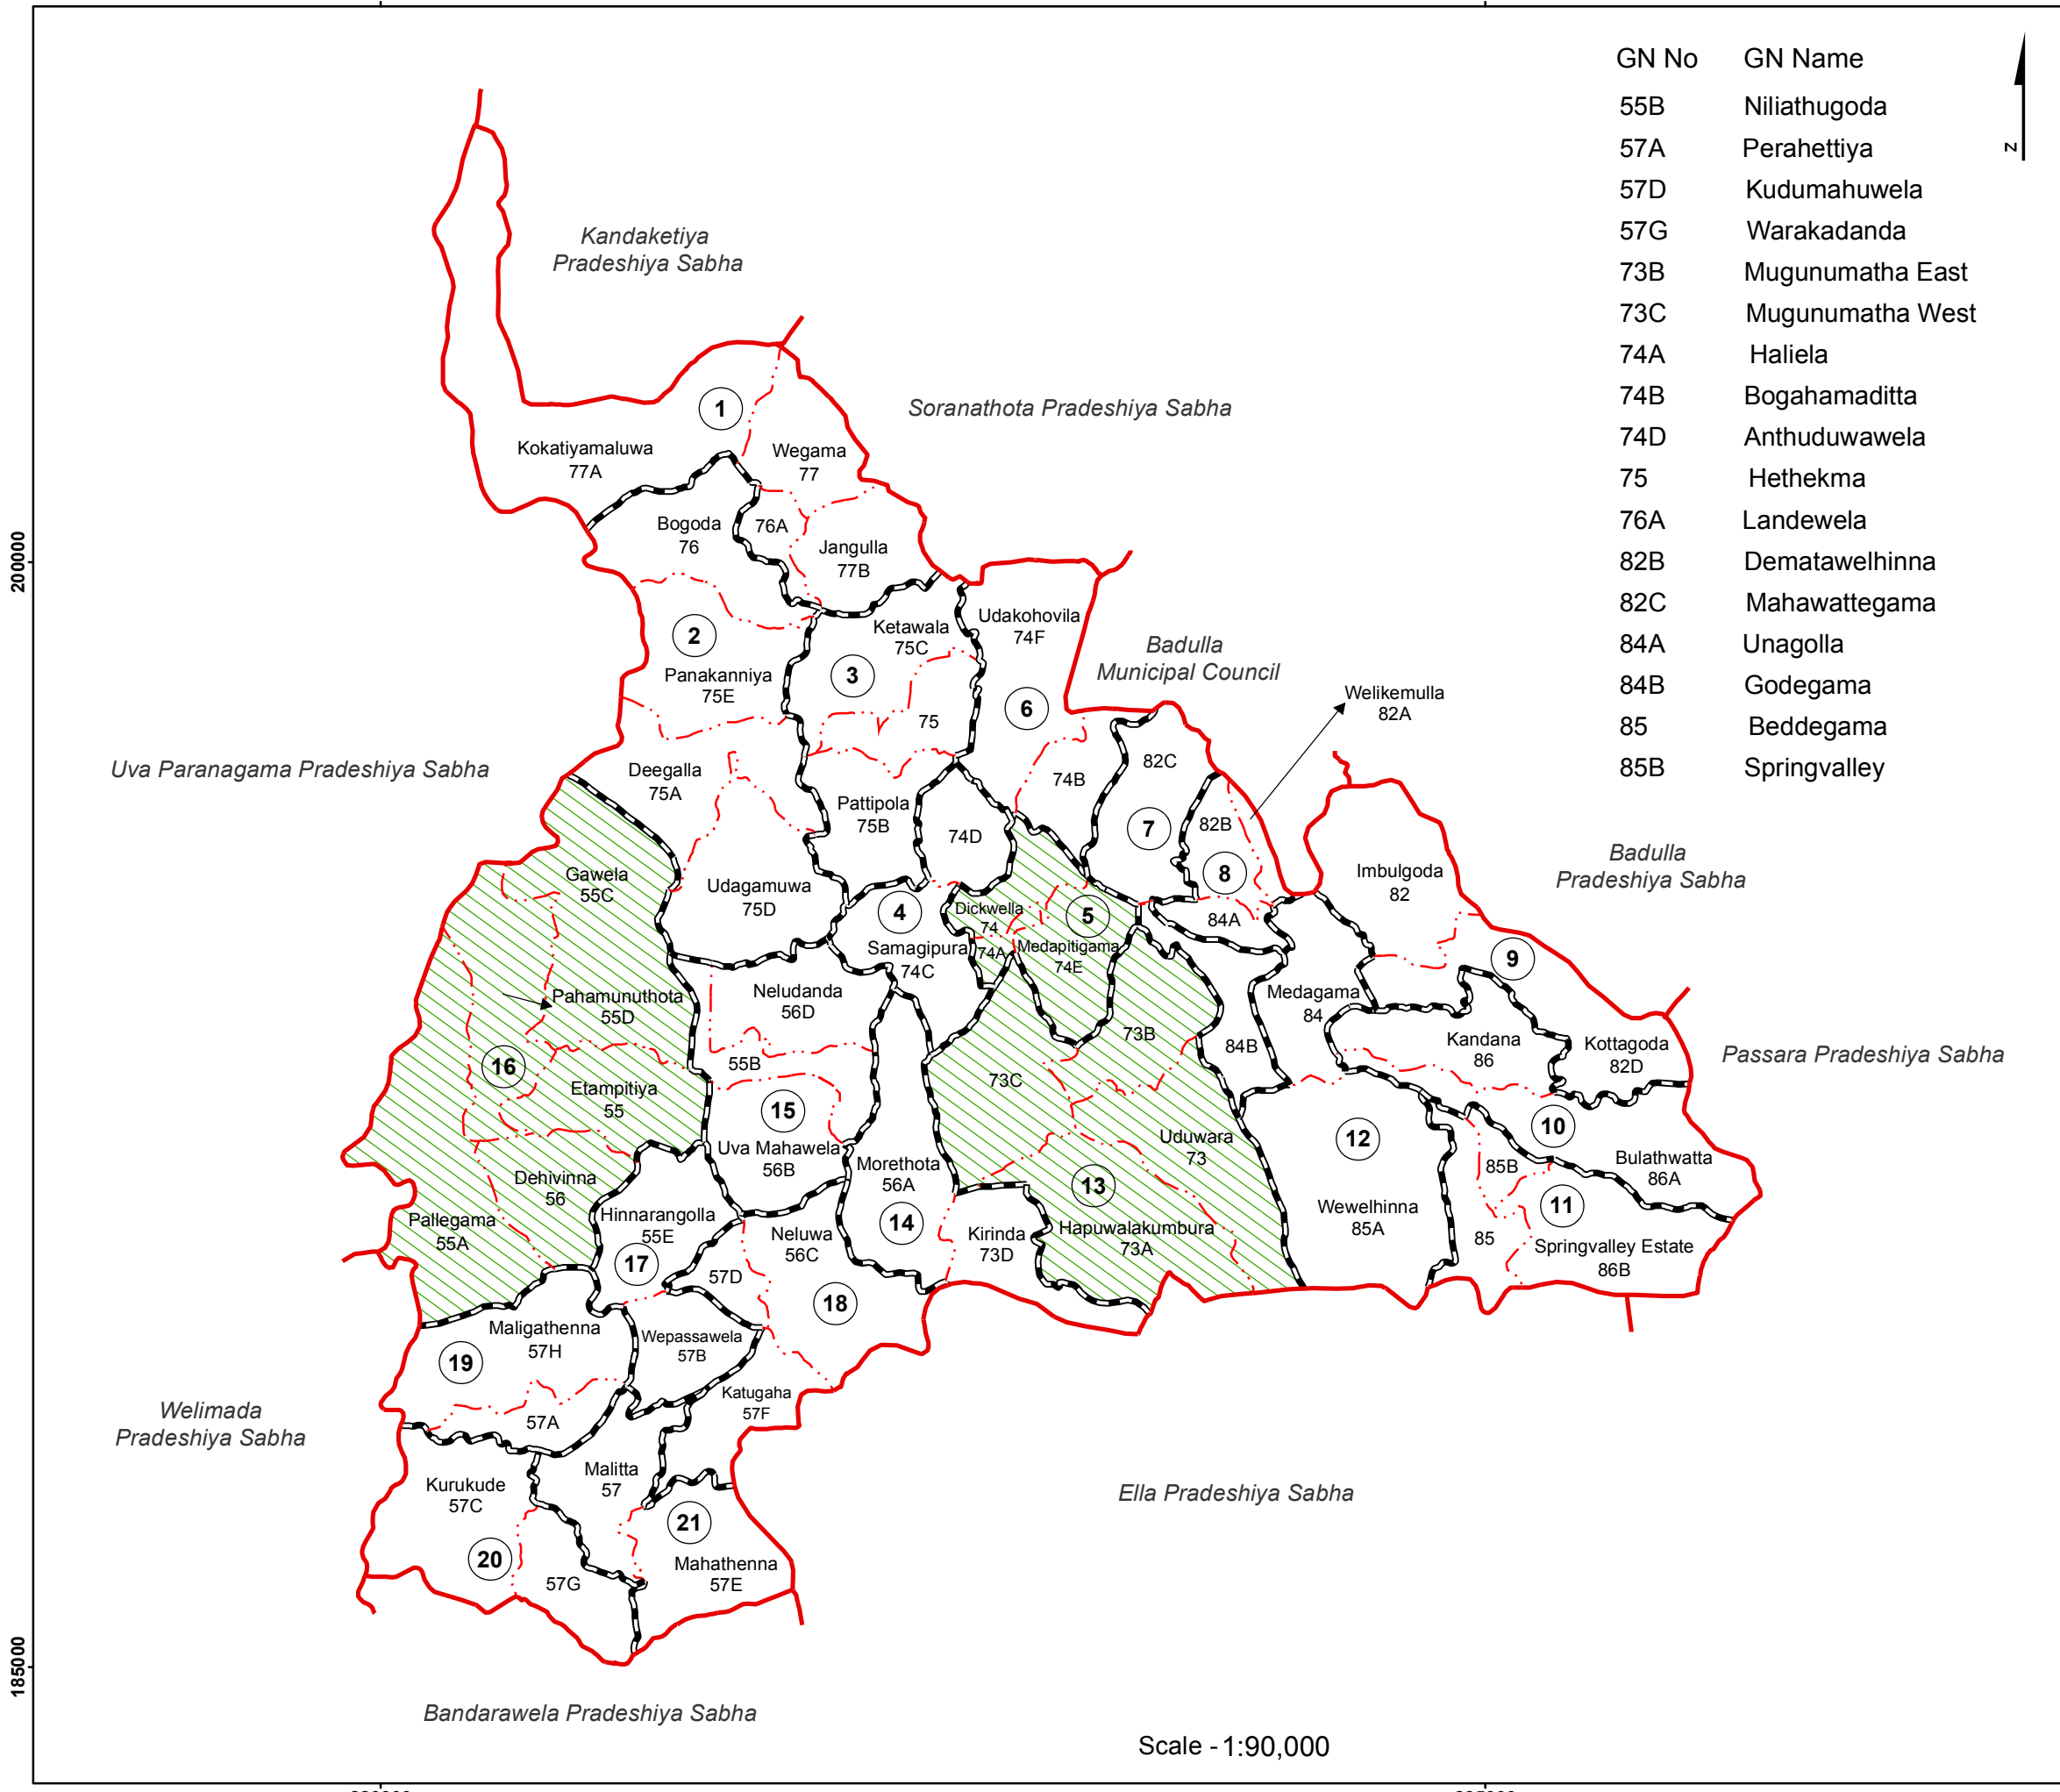

# Ward Map of Hali-Ela Pradeshiya Sabha - Badulla District

Ref No : NDC / 22 / 12

GN No	GN Name
55B	Niliathugoda
57A	Perahettiya
57D	Kudumahuwela
57G	Warakadanda
73B	Mugunumatha East
73C	Mugunumatha West
74A	Haliela
74B	Bogahamaditta
74D	Anthuduwwawela
75	Hethekma
76A	Landewela
82B	Dematawelhinna
82C	Mahawattegama
84A	Unagolla
84B	Godegama
85	Beddegama
85B	Springvalley

Hali-Ela Pradeshiya Sabha	
WARD No	WARD Name
1	Jangulla
2	Deegalla
3	Ketawala
4	Anthuduwwawela
5	Haliela
6	Bogahamaditta
7	Mahawattegama
8	Welikemulla
9	Imbulgoda
10	Kandana
11	Springvalley
12	Medagama
13	Uduwara
14	Morethota
15	Niliathugoda
16	Etampitiya
17	Wepassawala
18	Katugaha
19	Maligathenna
20	Kurukude
21	Malitta

**Legend**

- + - - - + Province Boundary
- . + . . . + District Boundary
- . . . - DS Boundary
- - - - GN Boundary
- — — — Polling Division Boundary
- — — — PS Boundary
- — — — MC / UC Boundary
- — — — Ward Boundary
- ▨▨▨▨ Multi Member Ward

Prepared by Survey Department of Sri Lanka

Data Source:  
National Delimitation Committee for Local Authorities - 2013  
Ministry of Local Government and Provincial Councils

Scale - 1:90,000

200000  
185000