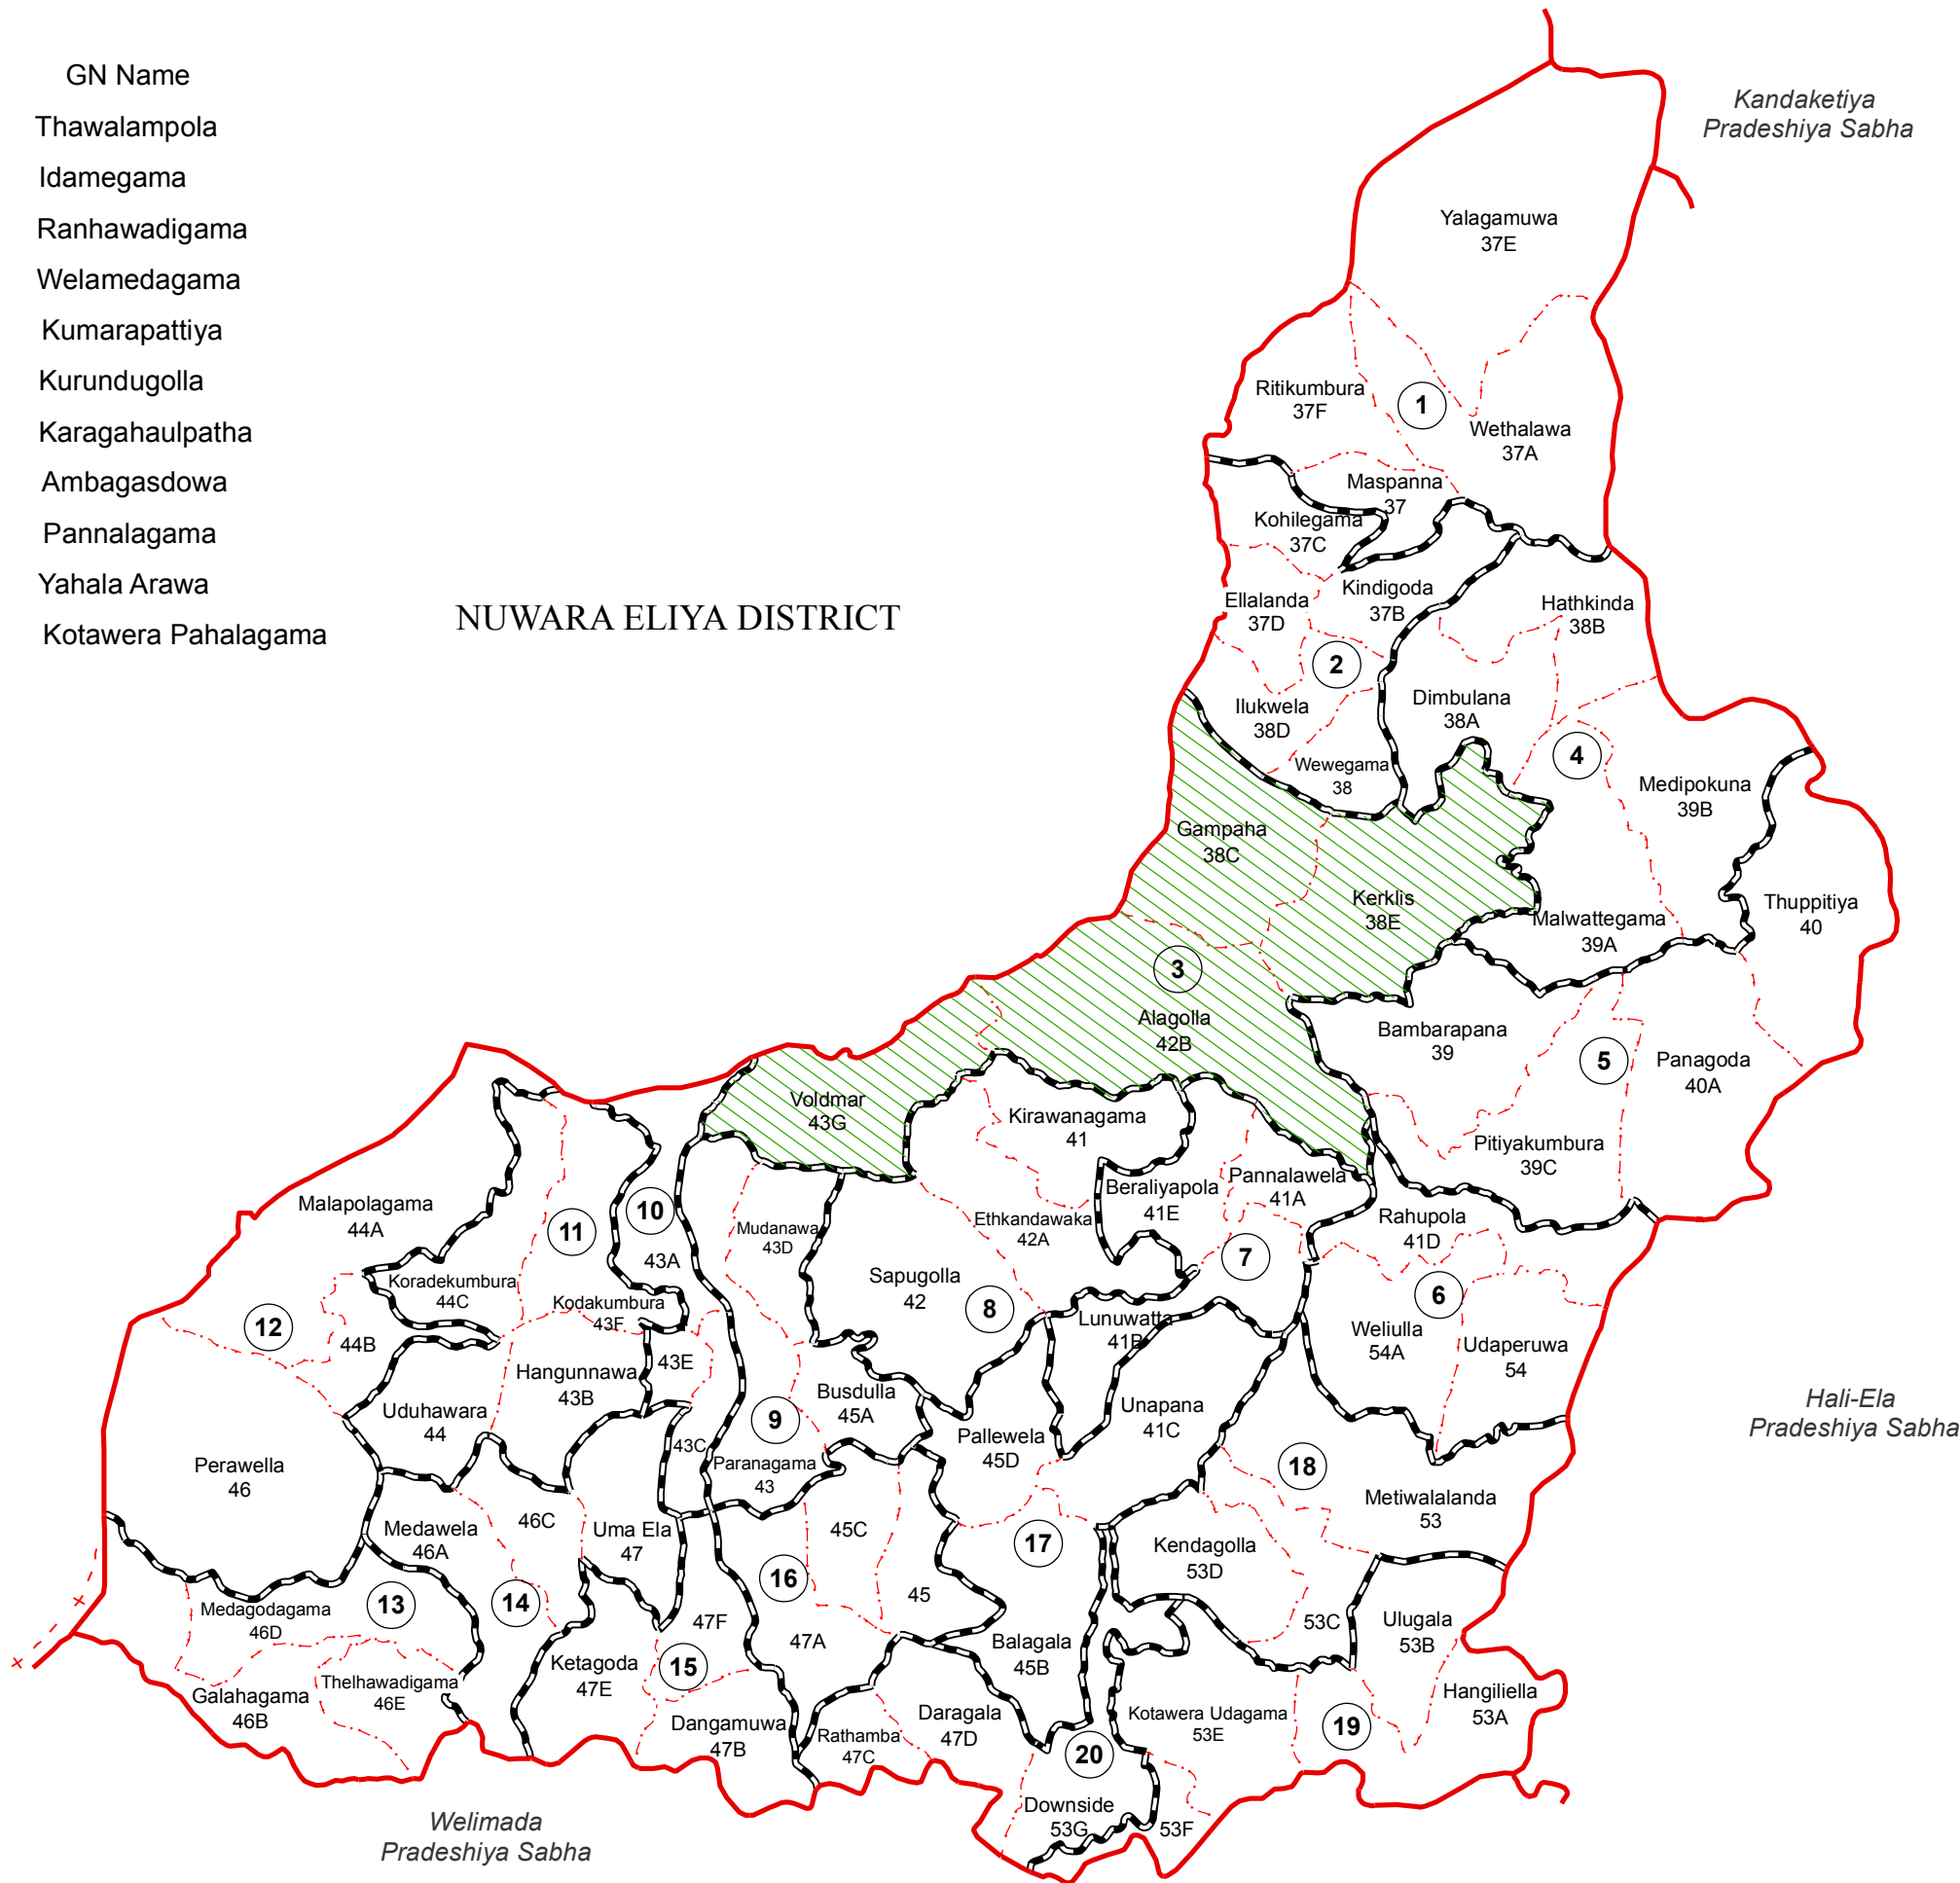

Ward Map of Uva Paranagama Pradeshiya Sabha- Badulla District

Ref. No : NDC / 22 / 13

GN No	GN Name
43A	Thawalampola
43C	Idamegama
43E	Ranhawadigama
44B	Welamedagama
45	Kumarapattiya
45C	Kurundugolla
46C	Karagahaulpatha
47A	Ambagasdowa
47F	Pannalagama
53C	Yahala Arawa
53F	Kotawera Pahalagama

NUWARA ELIYA DISTRICT

Uva Paranagama Pradeshiya Sabha

Uva Paranagama Pradeshiya Sabha

WARD No	WARD Name
1	Maspenna
2	Wewegama
3	Gampaha
4	Dimbulana
5	Bambarapana
6	Weliulla
7	Pannalawela
8	Ethkandawaka
9	Paranagama
10	Thawalampola
11	Uduhawara
12	Perawella
13	Galahagama
14	Medawela
15	Dangamuwa
16	Ambagasdowa
17	Pallewela
18	Yahala Arawa
19	Kotawera
20	Rathamba

Legend

- + - - + Province Boundary
- + . . + District Boundary
- . . - DS Boundary
- . . - GN Boundary
- - - - Polling Division Boundary
- - - - PS Boundary
- MC / UC Boundary
- Ward Boundary
- Multi Member Ward

Prepared by Survey Department of Sri Lanka

Data Source:
National Delimitation Committee for Local Authorities - 2013
Ministry of Local Government and Provincial Councils

Scale - 1:70,000

200000

205000

220000