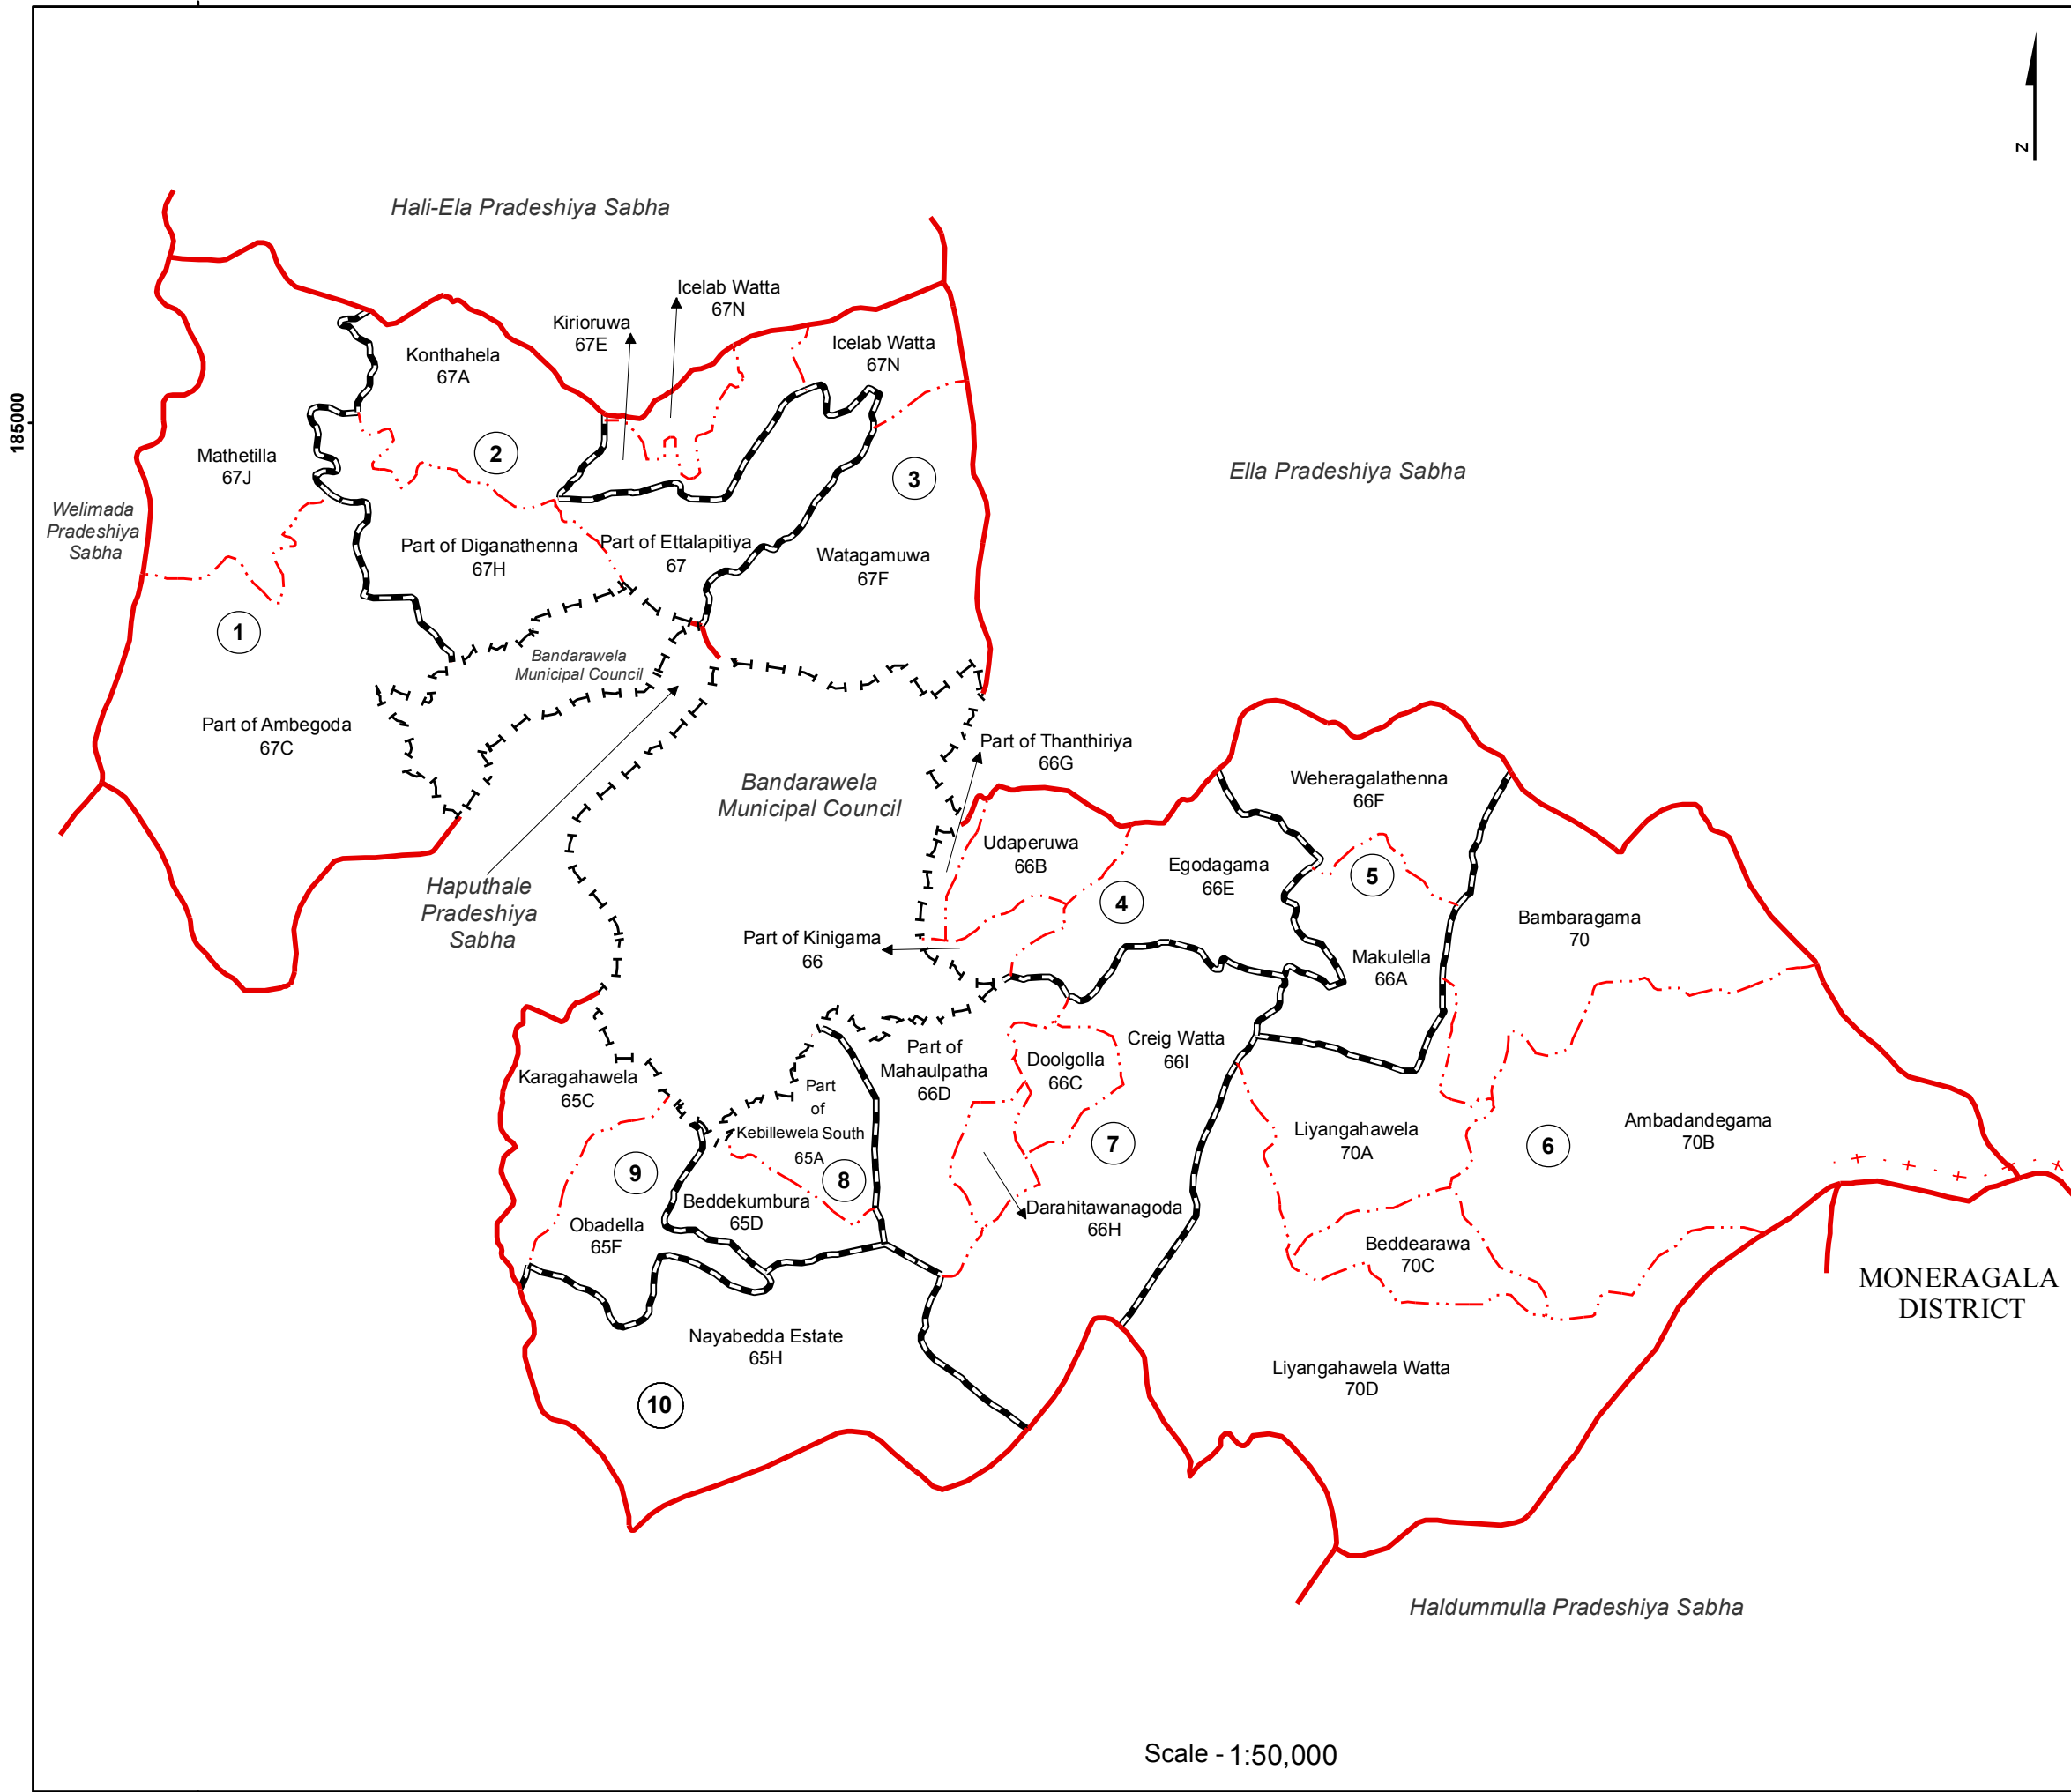

Ward Map of Bandarawela Pradeshiya Sabha - Badulla District

Ref.No : NDC / 22 / 15

Bandarawela Pradeshiya Sabha	
WARD No	WARD Name
1	Mathetilla
2	Diganathenna
3	Kirioruwa
4	Egodagama
5	Makulella
6	Liyangahawela
7	Doolgolla
8	Kebillewela South
9	Obadaella
10	Nayabeddawatta

Legend	
+ - - - +	Province Boundary
. + . . + .	District Boundary
- . . . - . . . -	DS Boundary
- . . . - . . . -	GN Boundary
- - - - -	Polling Division Boundary
- - - - -	PS Boundary
- - - - -	MC / UC Boundary
- - - - -	Ward Boundary
[Green Hatched Box]	Multi Member Ward

Prepared by Survey Department of Sri Lanka

Data Source:
National Delimitation Committee for Local Authorities - 2013
Ministry of Local Government and Provincial Councils

Scale - 1:50,000

220000