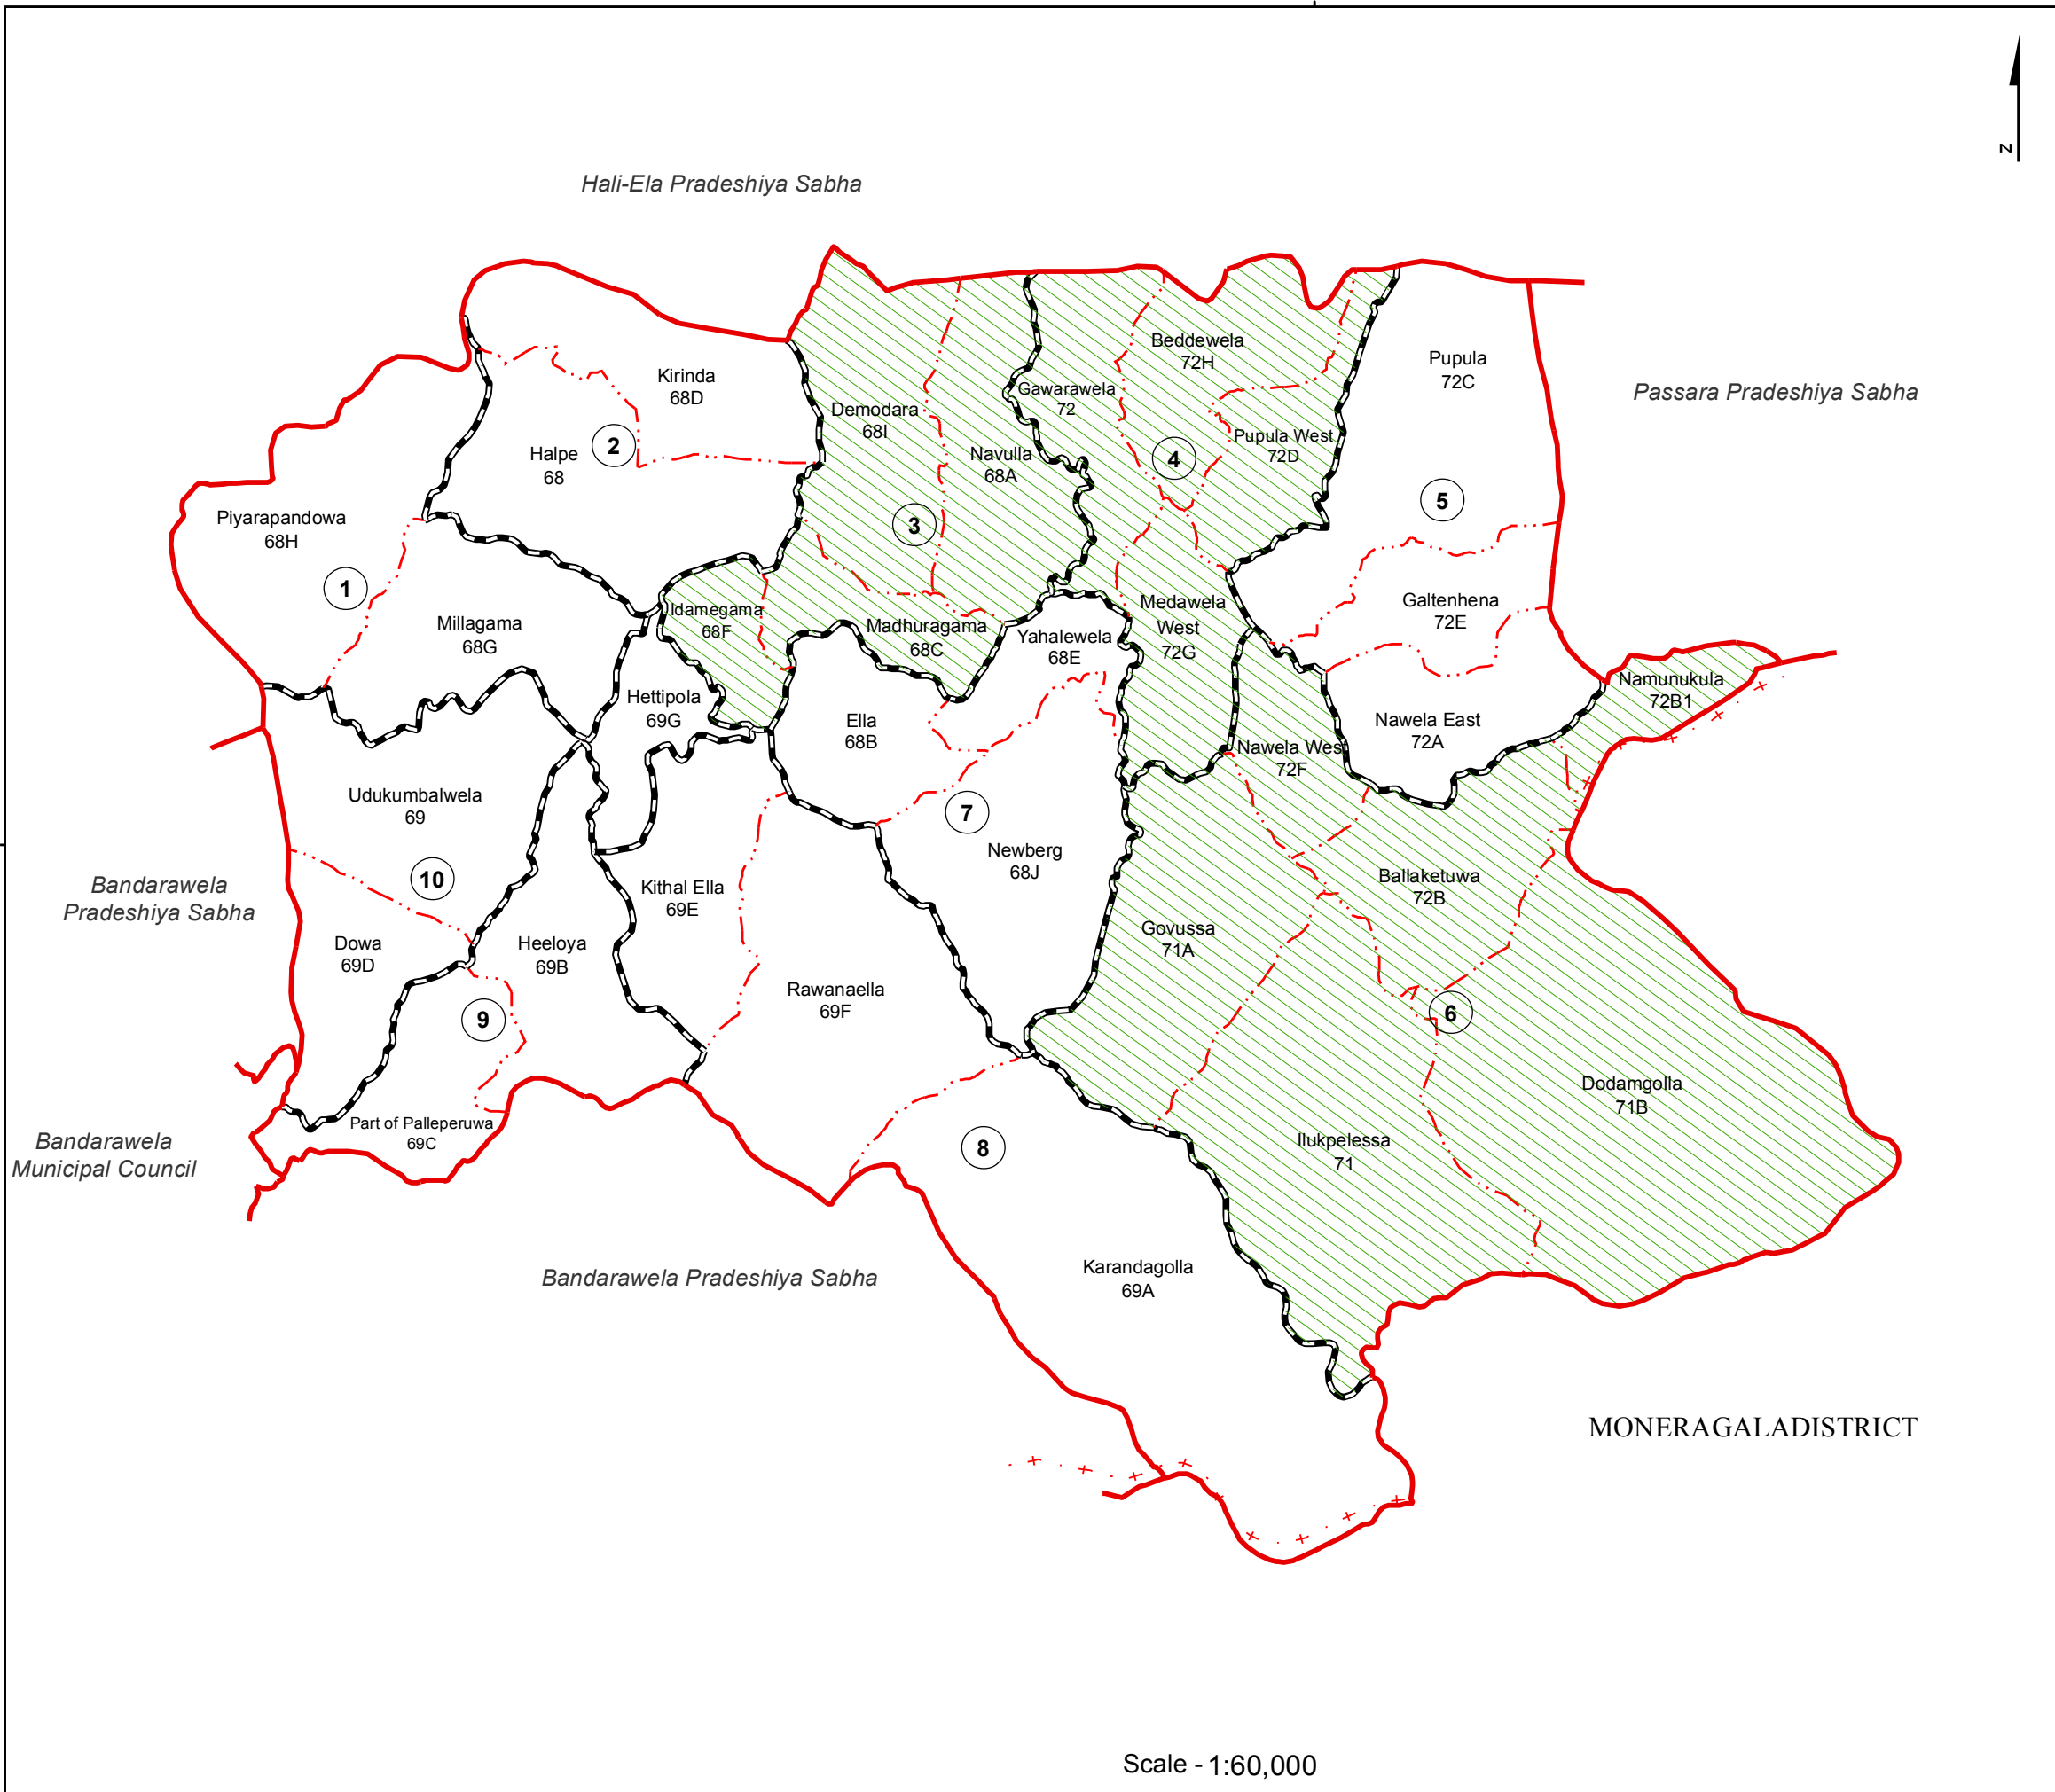

Ward Map of Ella Pradeshiya Sabha - Badulla District

Ref. No : NDC / 22 / 16

Ella Pradeshiya Sabha	
WARD No	WARD Name
1	Millagama
2	Halpe
3	Demodara
4	Beddewela
5	Pupula
6	Ballaketuwa
7	Ella
8	Rawanaella
9	Heeloya
10	Dowa

Legend

- + - - - + Province Boundary
- . + . + . District Boundary
- . . . - DS Boundary
- . . . - GN Boundary
- - - - - Polling Division Boundary
- — — — — PS Boundary
- — — — — MC / UC Boundary
- — — — — Ward Boundary
- ▨▨▨▨ Multi Member Ward

Prepared by Survey Department of Sri Lanka

Data Source:
National Delimitation Committee for Local Authorities - 2013
Ministry of Local Government and Provincial Councils

Scale - 1:60,000