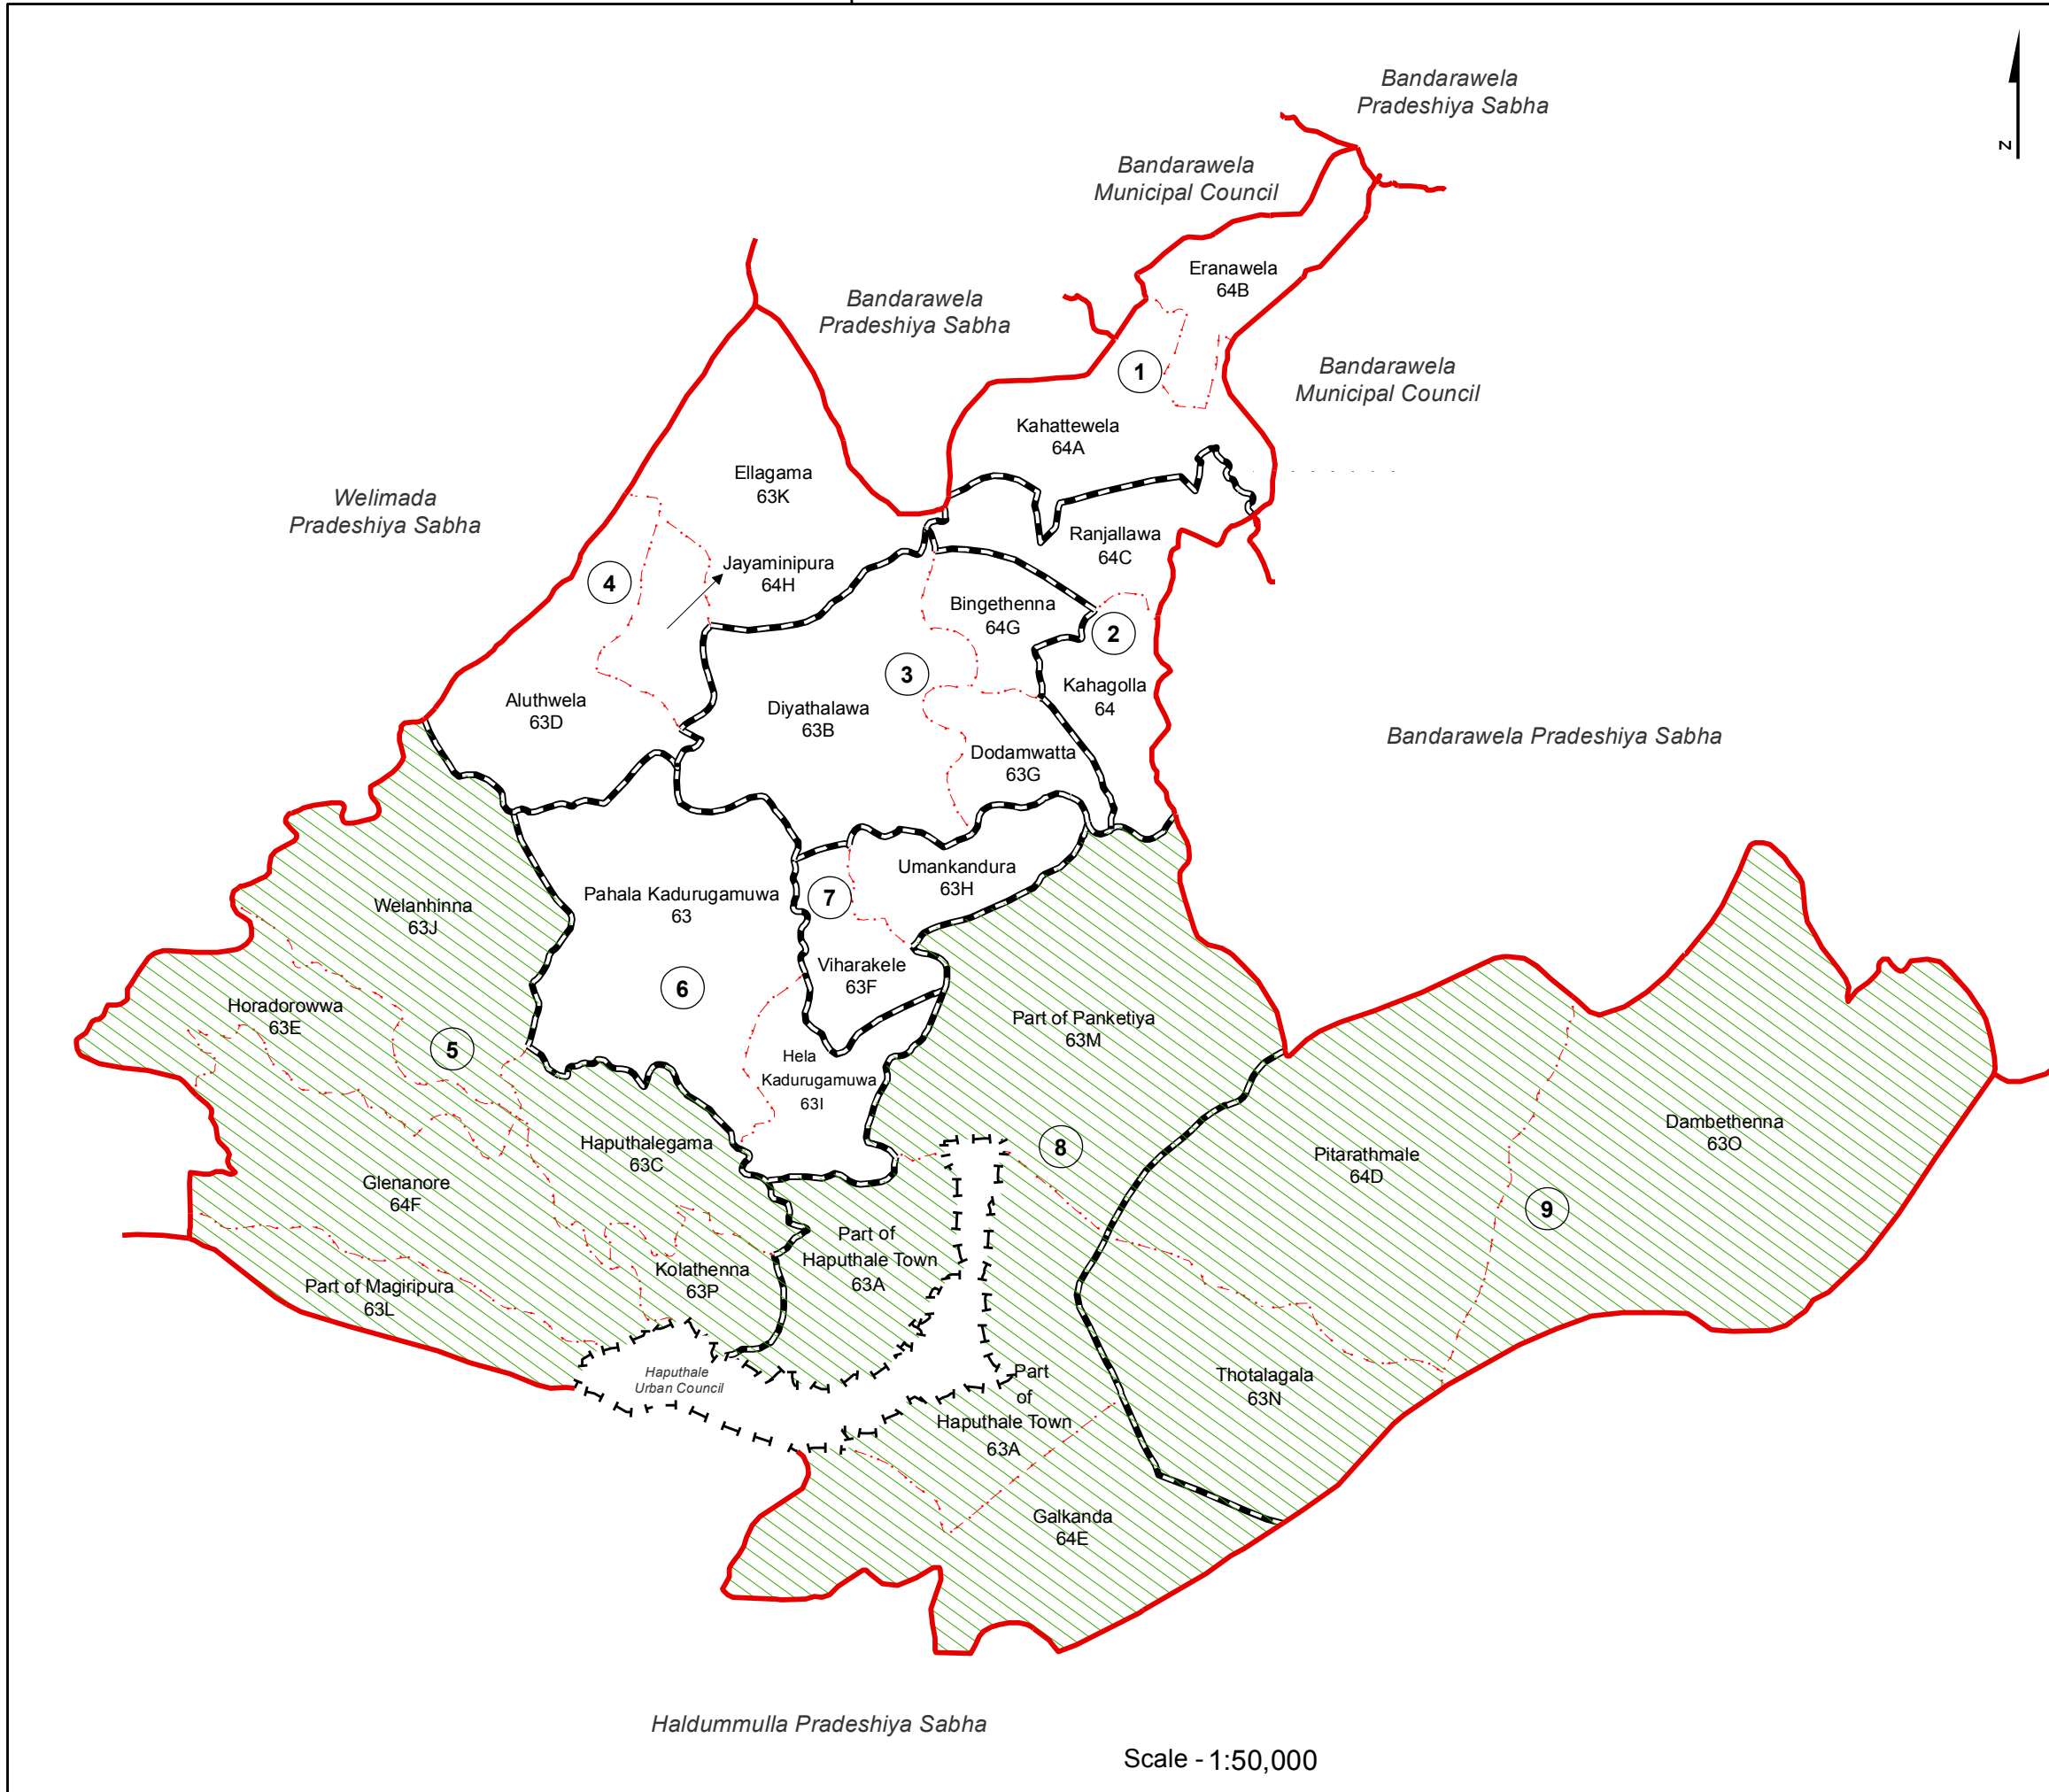

# Ward Map of Haputhale Pradeshiya Sabha - Badulla District

Ref. No : NDC / 22 / 17

### Haputhale Pradeshiya Sabha

WARD No	WARD Name
1	Kahattewela
2	Kahagolla
3	Diyathalawa
4	Ellagama
5	Haputhalegama
6	Kadurugamuwa
7	Umankandura
8	Haputhale
9	Dambethenna

#### Legend

- + - - - + Province Boundary
- . + . . . + District Boundary
- . . . - DS Boundary
- . . . - GN Boundary
- - - - • Polling Division Boundary
- PS Boundary
- H — H MC / UC Boundary
- Ward Boundary
- ▨ Multi Member Ward

Prepared by Survey Department of Sri Lanka

Data Source:  
National Delimitation Committee for Local Authorities - 2013  
Ministry of Local Government and Provincial Councils

Scale - 1:50,000