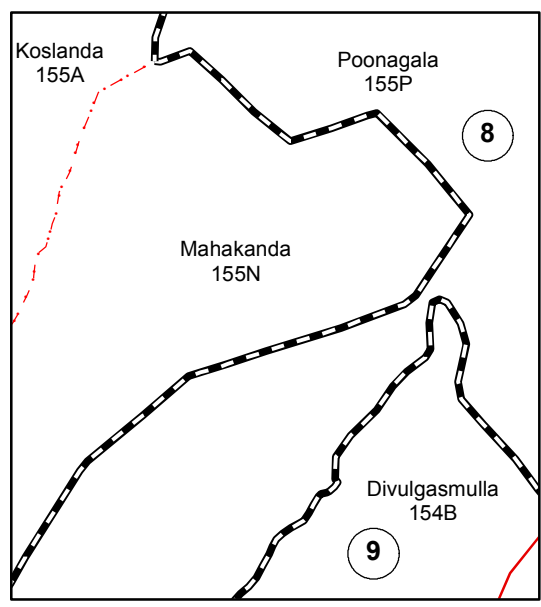

Ward Map of Haldummulla Pradeshiya Sabha - Badulla District

Ref. No : NDC / 22 / 18

Haldummulla Pradeshiya Sabha	
WARD No	WARD Name
1	Uvathenna
2	Walhaputhenna
3	Haldummulla
4	Harankahawa
5	Soragune
6	Nikapotha
7	Koslanda
8	Poonagala
9	Gampaha
10	Mahalanda

Scale - 1:130,000

Legend

- + - - + Province Boundary
- + · + · District Boundary
- · - · - DS Boundary
- · - · - GN Boundary
- · — · — Polling Division Boundary
- — — PS Boundary
- — — MC / UC Boundary
- — — Ward Boundary
- ▨ Multi Member Ward