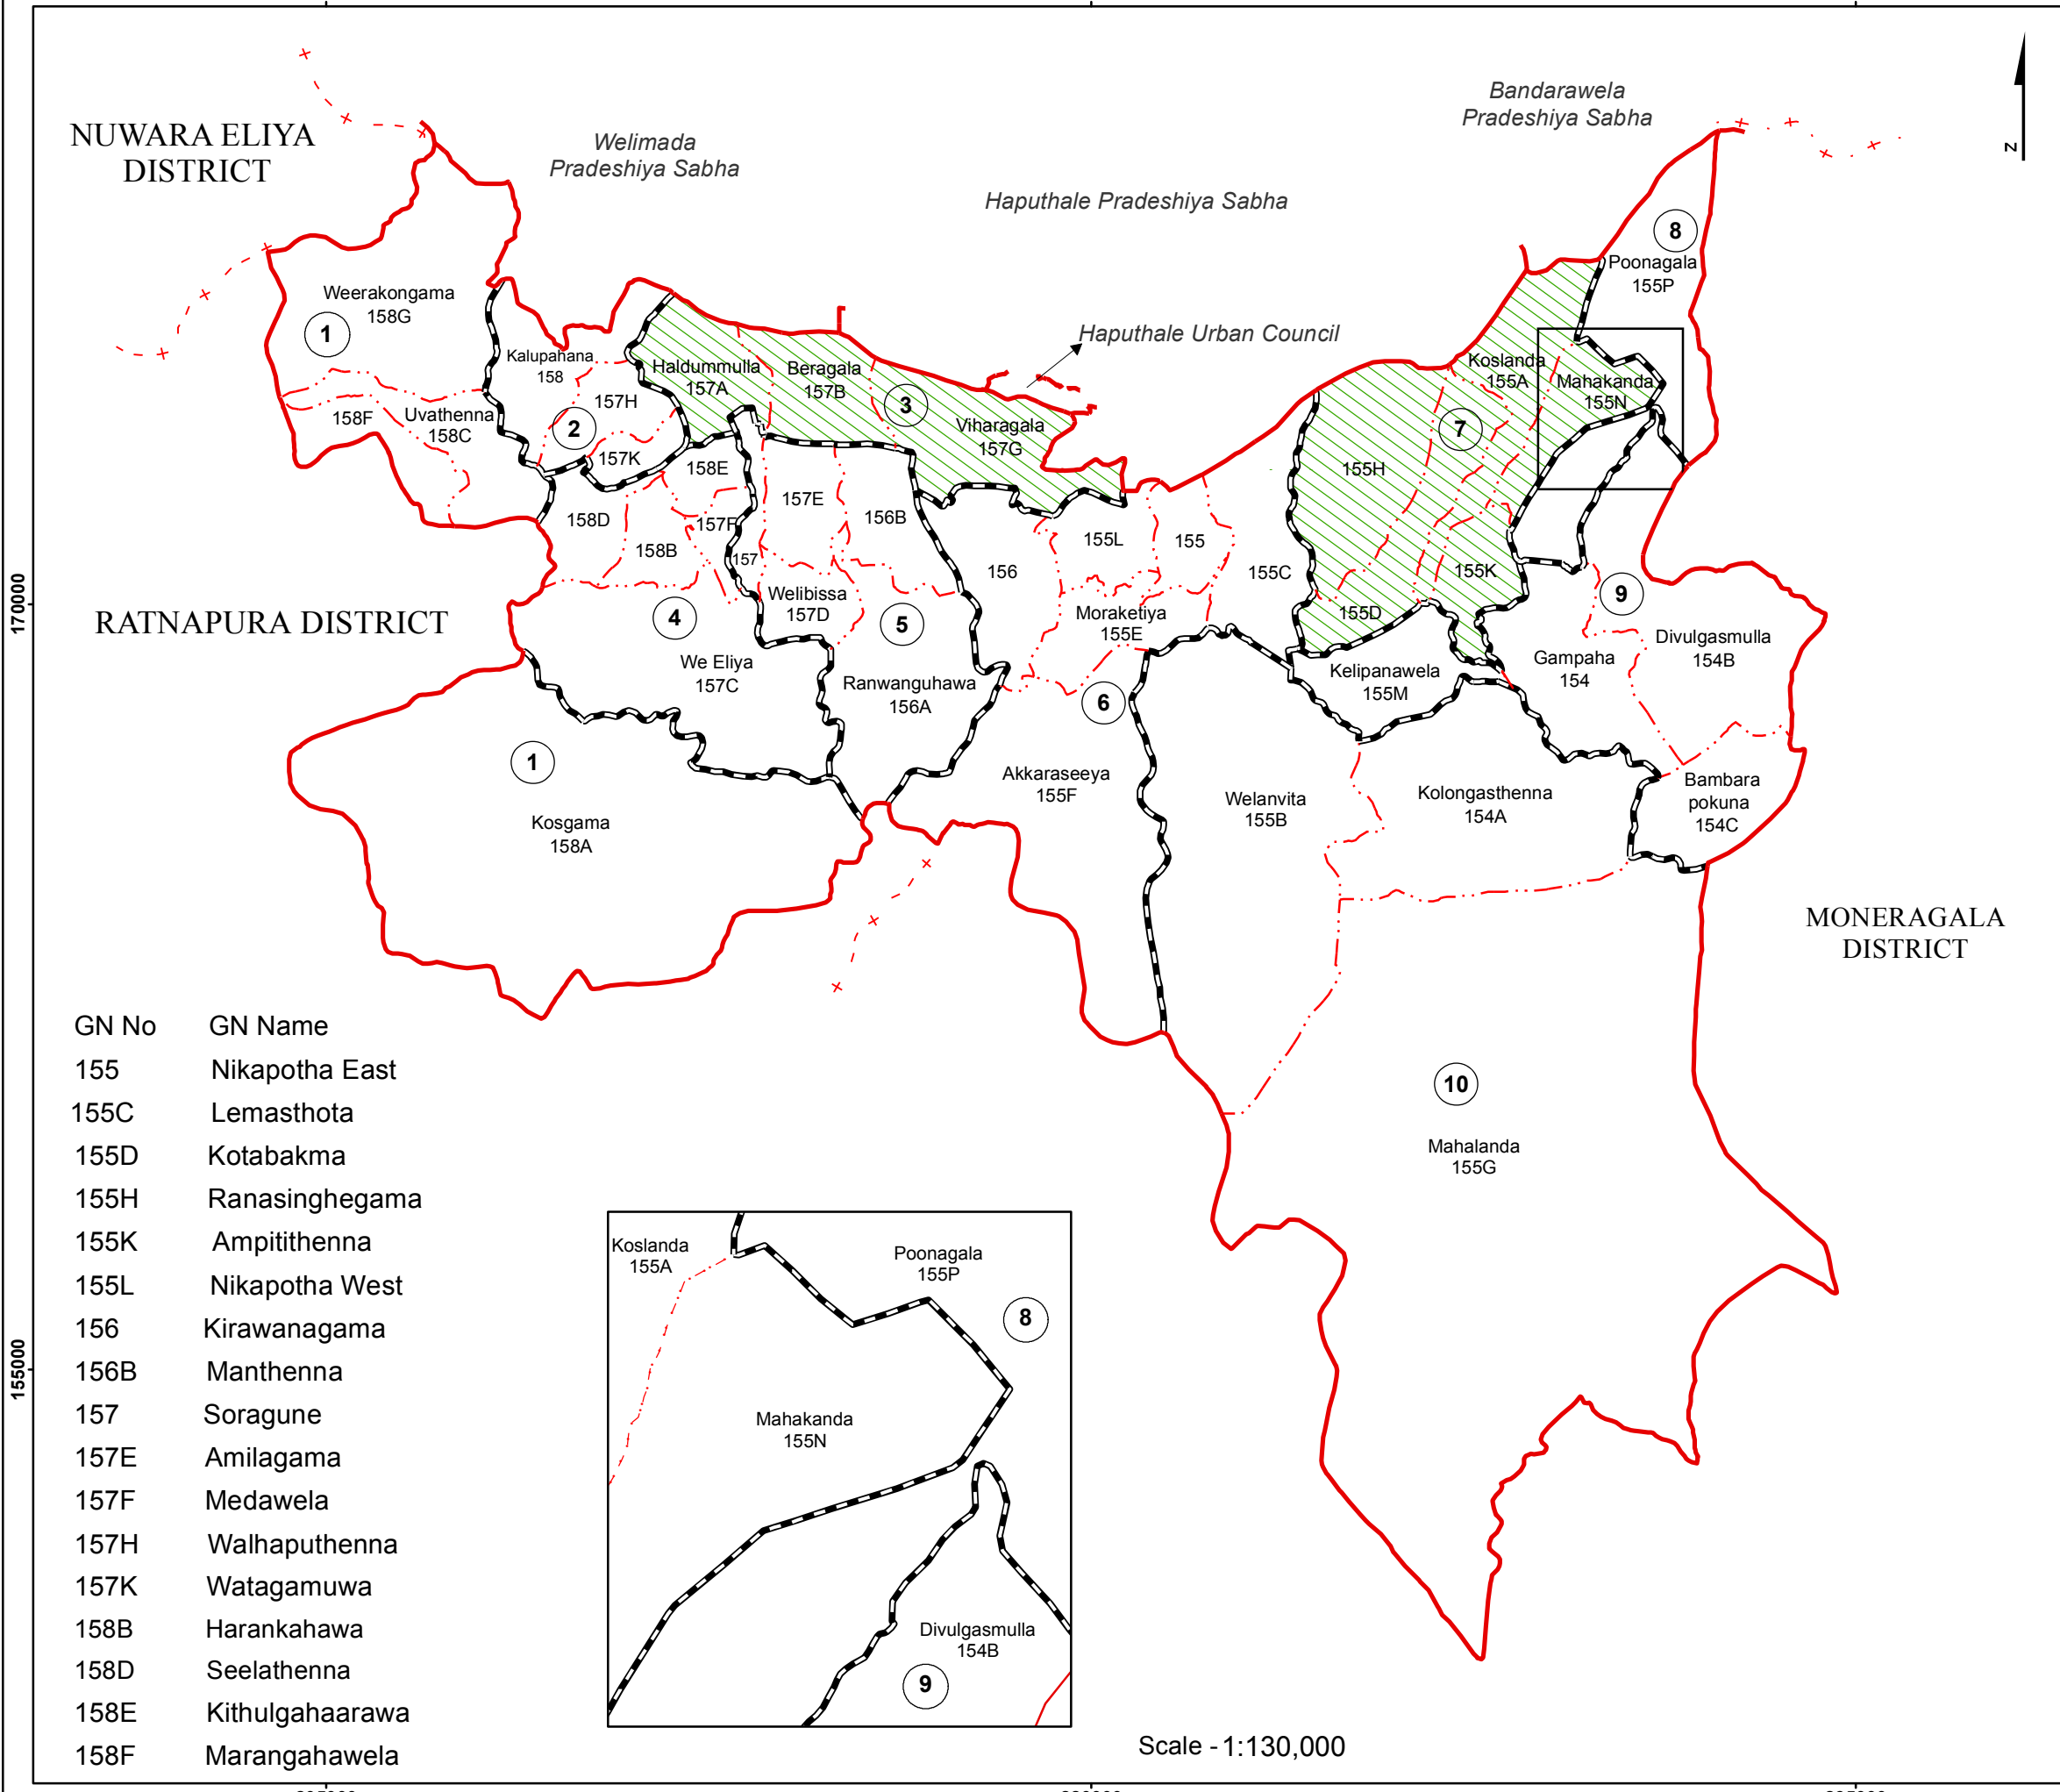

Ward Map of Haldummulla Pradeshiya Sabha - Badulla District

Ref. No : NDC / 22 / 18

Haldummulla Pradeshiya Sabha	
WARD No	WARD Name
1	Uvathenna
2	Walhaputhenna
3	Haldummulla
4	Harankahawa
5	Soragune
6	Nikapotha
7	Koslanda
8	Poonagala
9	Gampaha
10	Mahalanda

GN No	GN Name
155	Nikapotha East
155C	Lemasthota
155D	Kotabakma
155H	Ranasinghegama
155K	Ampitithenna
155L	Nikapotha West
156	Kirawanagama
156B	Manthenna
157	Soragune
157E	Amilagama
157F	Medawela
157H	Walhaputhenna
157K	Watagamuwa
158B	Harankahawa
158D	Seelathenna
158E	Kithulgahaarawa
158F	Marangahawela

Scale - 1:130,000

Legend

- + - - + Province Boundary
- + · + · District Boundary
- · - · - DS Boundary
- · - · - GN Boundary
- · — · — Polling Division Boundary
- — — PS Boundary
- — — MC / UC Boundary
- — — Ward Boundary
- ▨ Multi Member Ward

Prepared by Survey Department of Sri Lanka
 Data Source:
 National Delimitation Committee for Local Authorities - 2013
 Ministry of Local Government and Provincial Councils