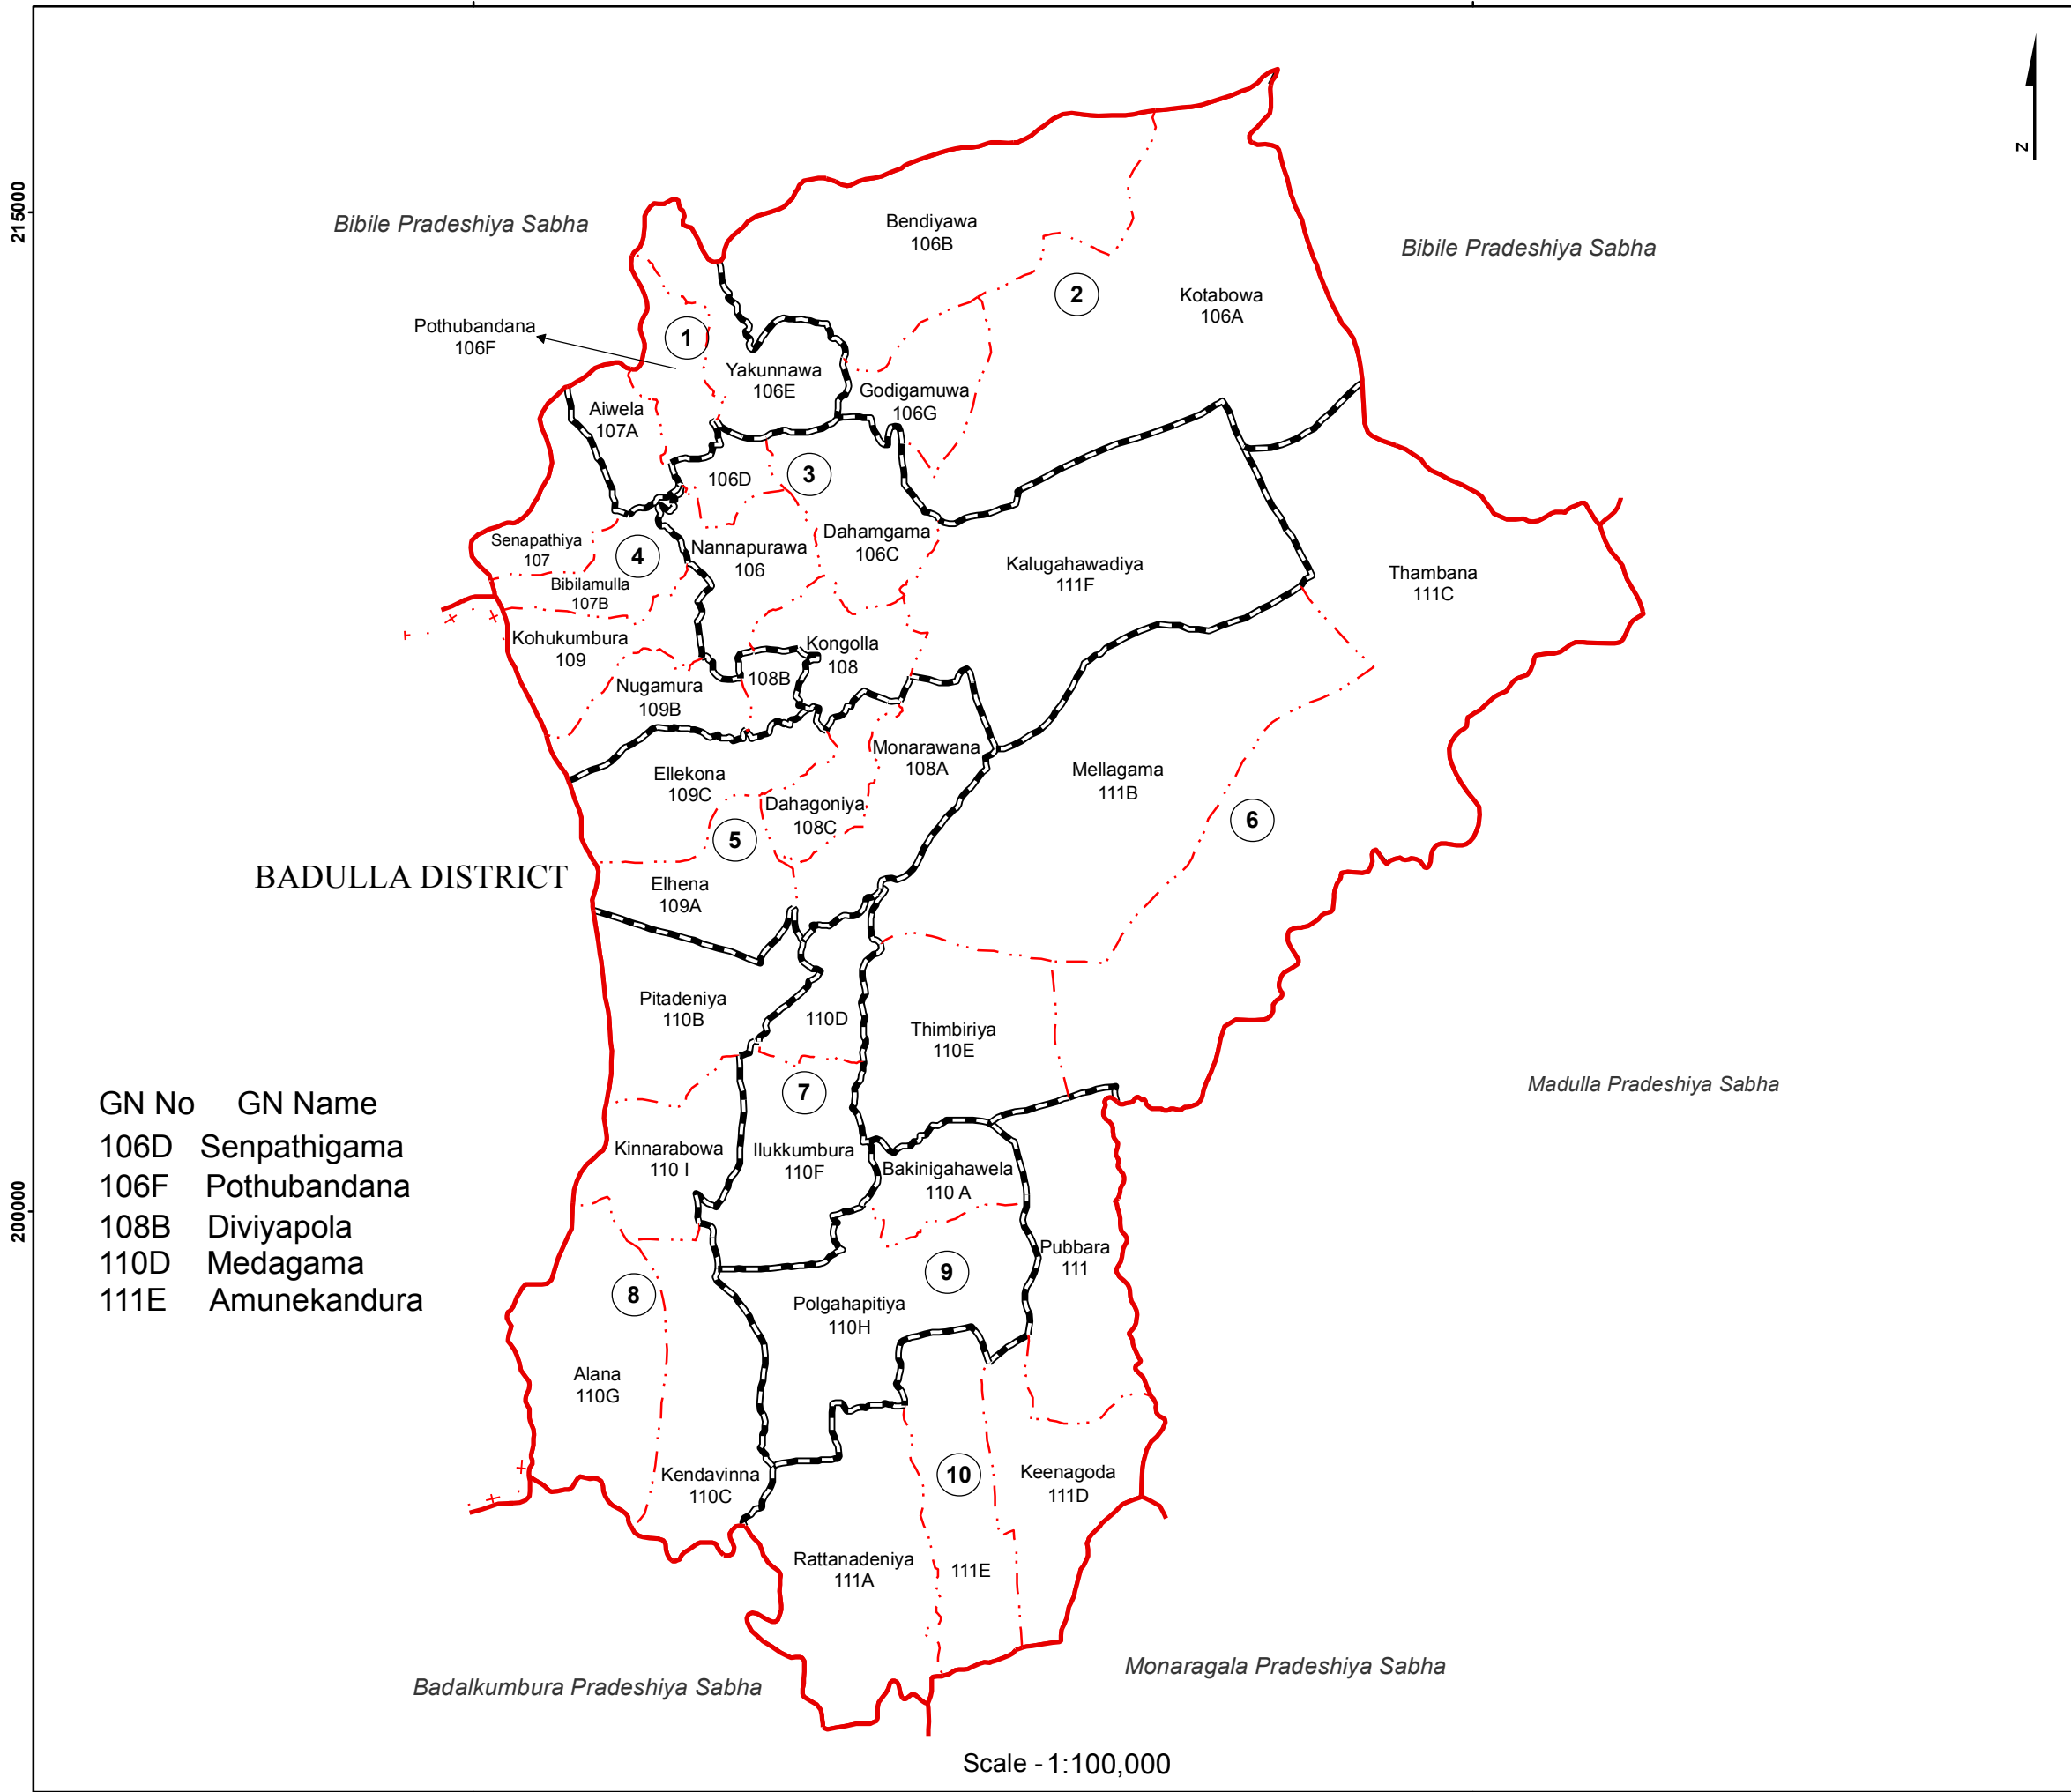

Ward Map of Madagama Pradeshiya Sabha - Monaragala District

Ref. No : NDC / 23 / 02

Madagama Pradeshiya Sabha

Ward No	Ward Name
1	Pothubandana
2	Kotabowa
3	Nannapurawa
4	Kohukumbura
5	Monarawana
6	Thimbiriya
7	Medagama
8	Kendavinna
9	Bakinigahawela
10	Amunekandura

GN No	GN Name
106D	Senpathigama
106F	Pothubandana
108B	Diviyapola
110D	Medagama
111E	Amunekandura

Legend

- + - - - + Province Boundary
- . + . . . + District Boundary
- . . . - DS Boundary
- - - - GN Boundary
- - - - ● Polling Division Boundary
- — — — PS Boundary
- | — | — | MC / UC Boundary
- — — — Ward Boundary
- ▨ Multi Member Ward

Prepared by Survey Department of Sri Lanka

Data Source:
National Delimitation Committee for Local Authorities - 2013
Ministry of Local Government and Provincial Councils

Scale - 1:100,000