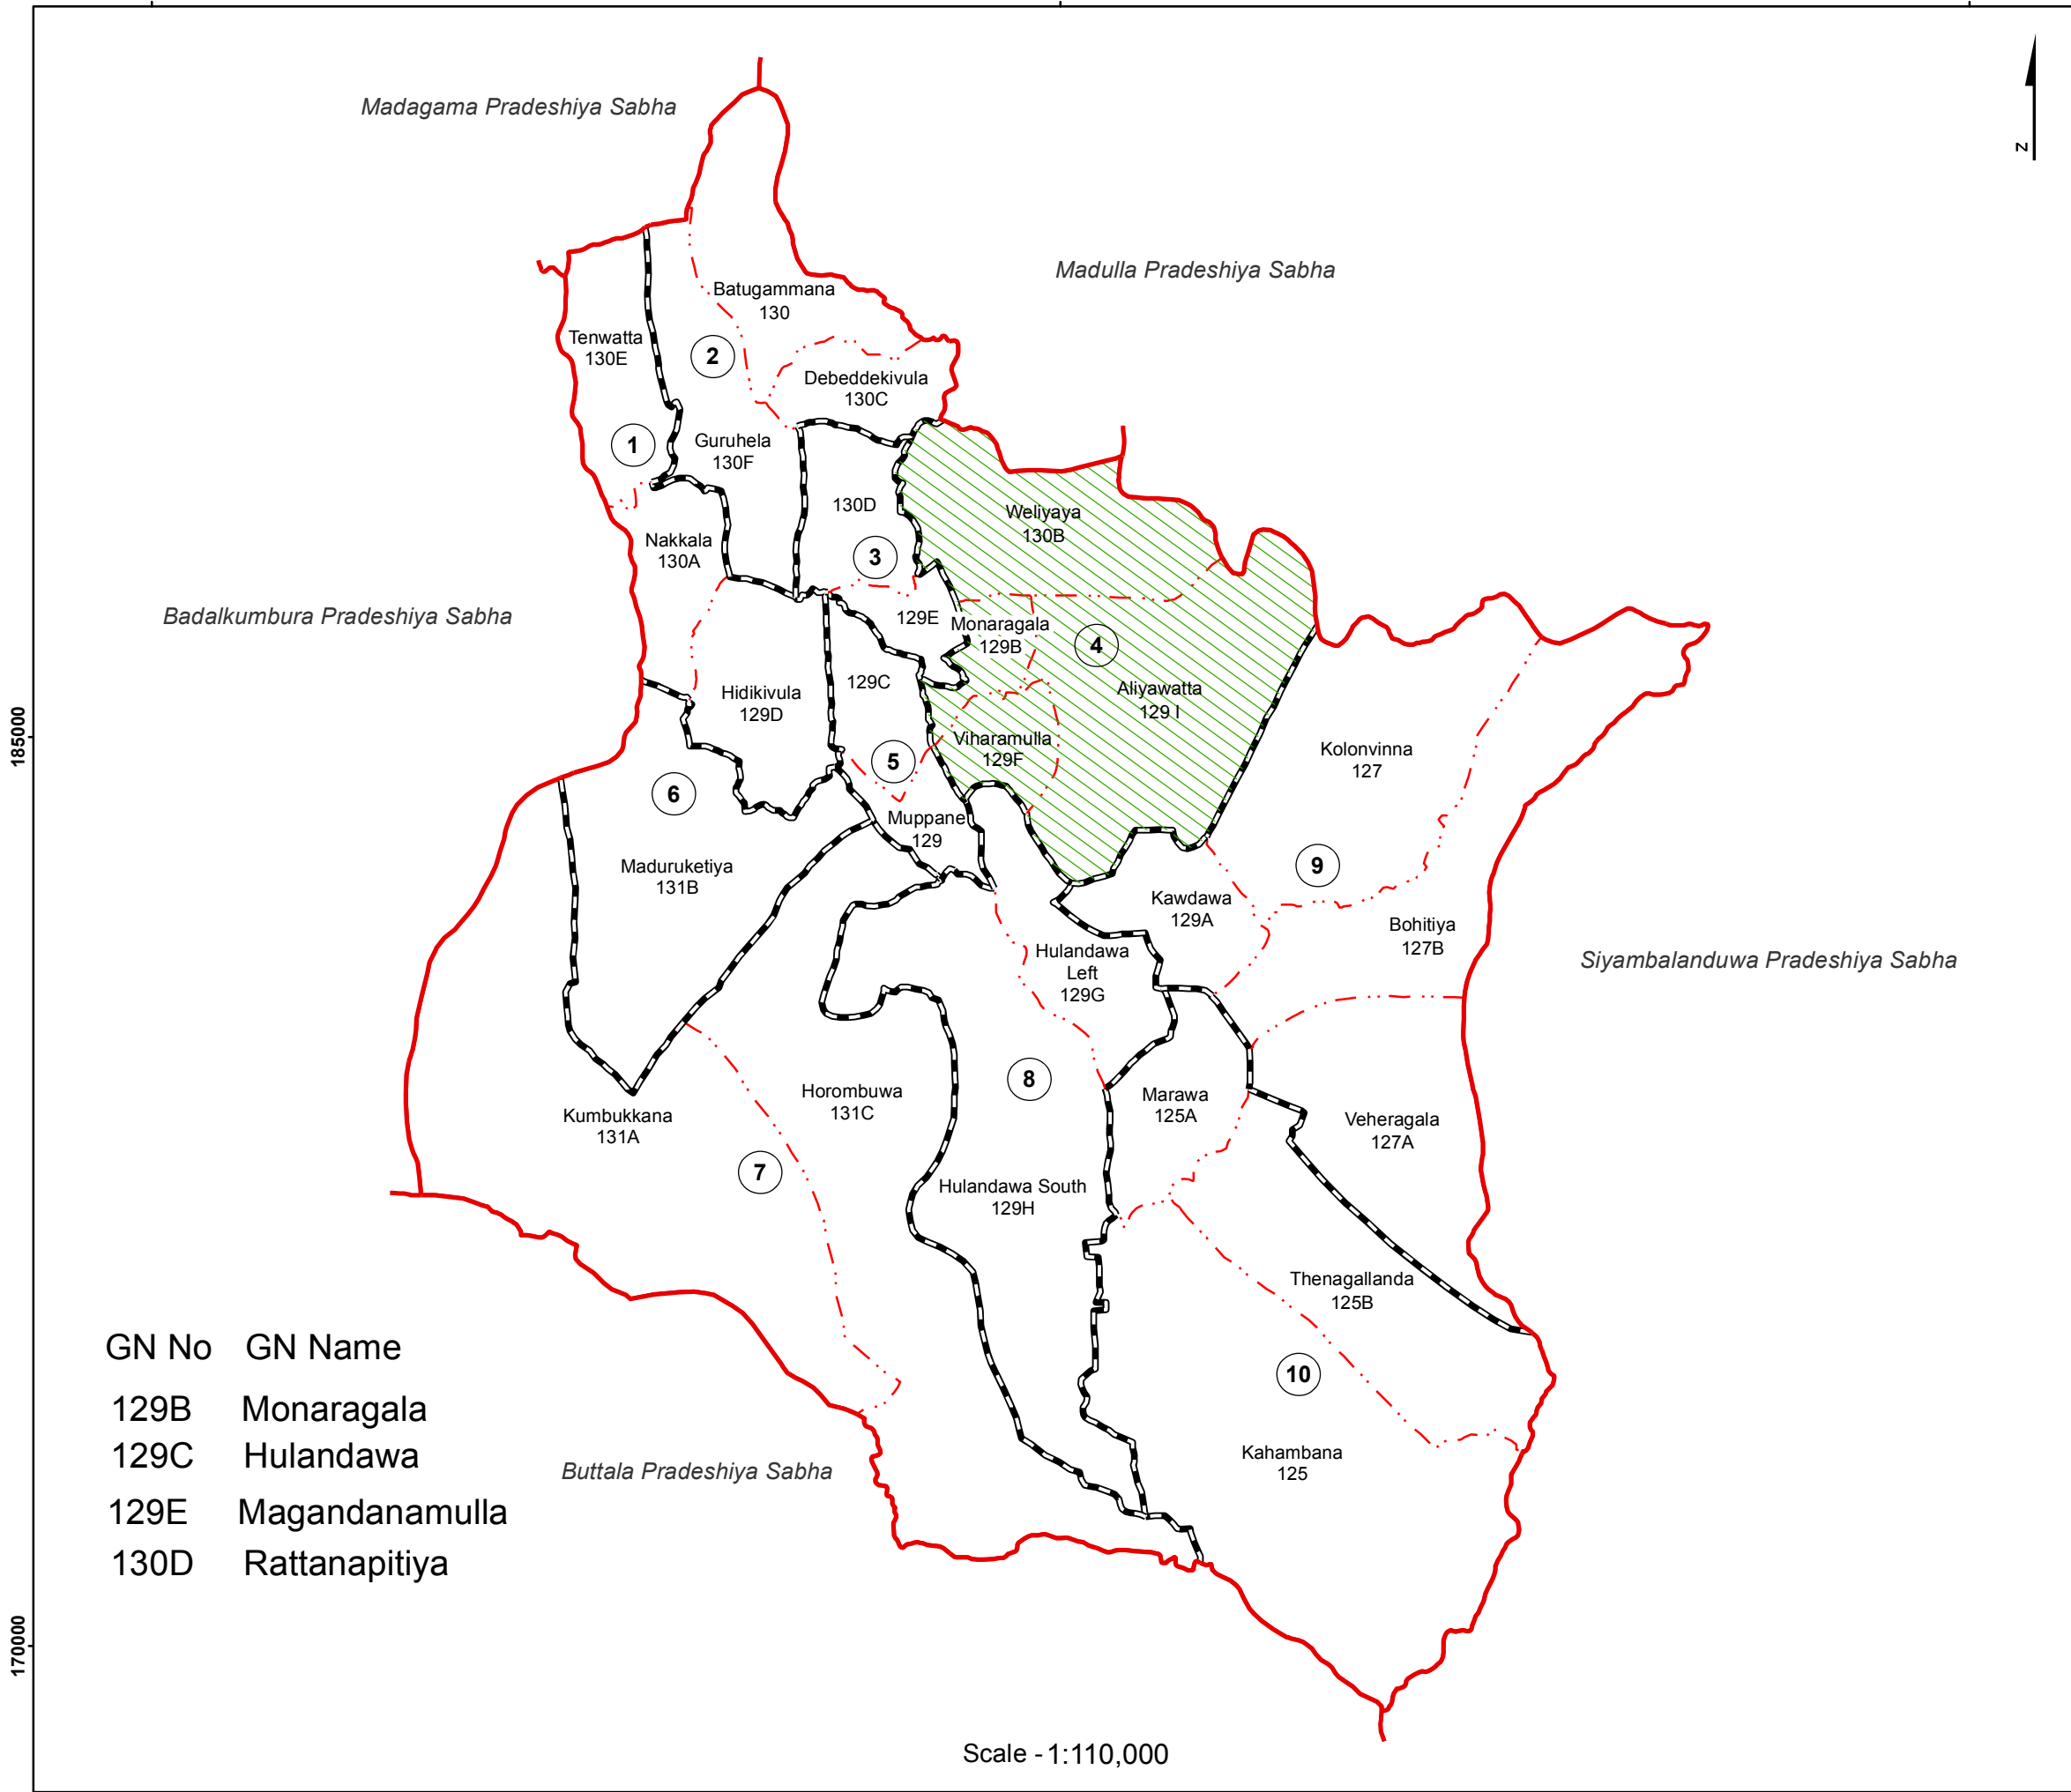

Ward Map of Monaragala Pradeshiya Sabha - Monaragala District

Ref. No : NDC / 23 / 05

Moneragala Pradeshiya Sabha

Monaragala Pradeshiya Sabha

Ward No	Ward Name
1	Nakkala
2	Batugammana
3	Magandanamulla
4	Monaragala
5	Muppane
6	Maduruketiya
7	Horombuwa
8	Hulandawa
9	Bohitiya
10	Kahambana

Legend

- + - - - + Province Boundary
- + . . . + District Boundary
- . . . - DS Boundary
- . . - . GN Boundary
- - - - - Polling Division Boundary
- - - - - PS Boundary
- - - - - MC / UC Boundary
- - - - - Ward Boundary
- Multi Member Ward

Prepared by Survey Department of Sri Lanka

Data Source:
National Delimitation Committee for Local Authorities - 2013
Ministry of Local Government and Provincial Councils

GN No	GN Name
129B	Monaragala
129C	Hulandawa
129E	Magandanamulla
130D	Rattanapitiya

Scale - 1:110,000

250000

265000

280000

185000

170000