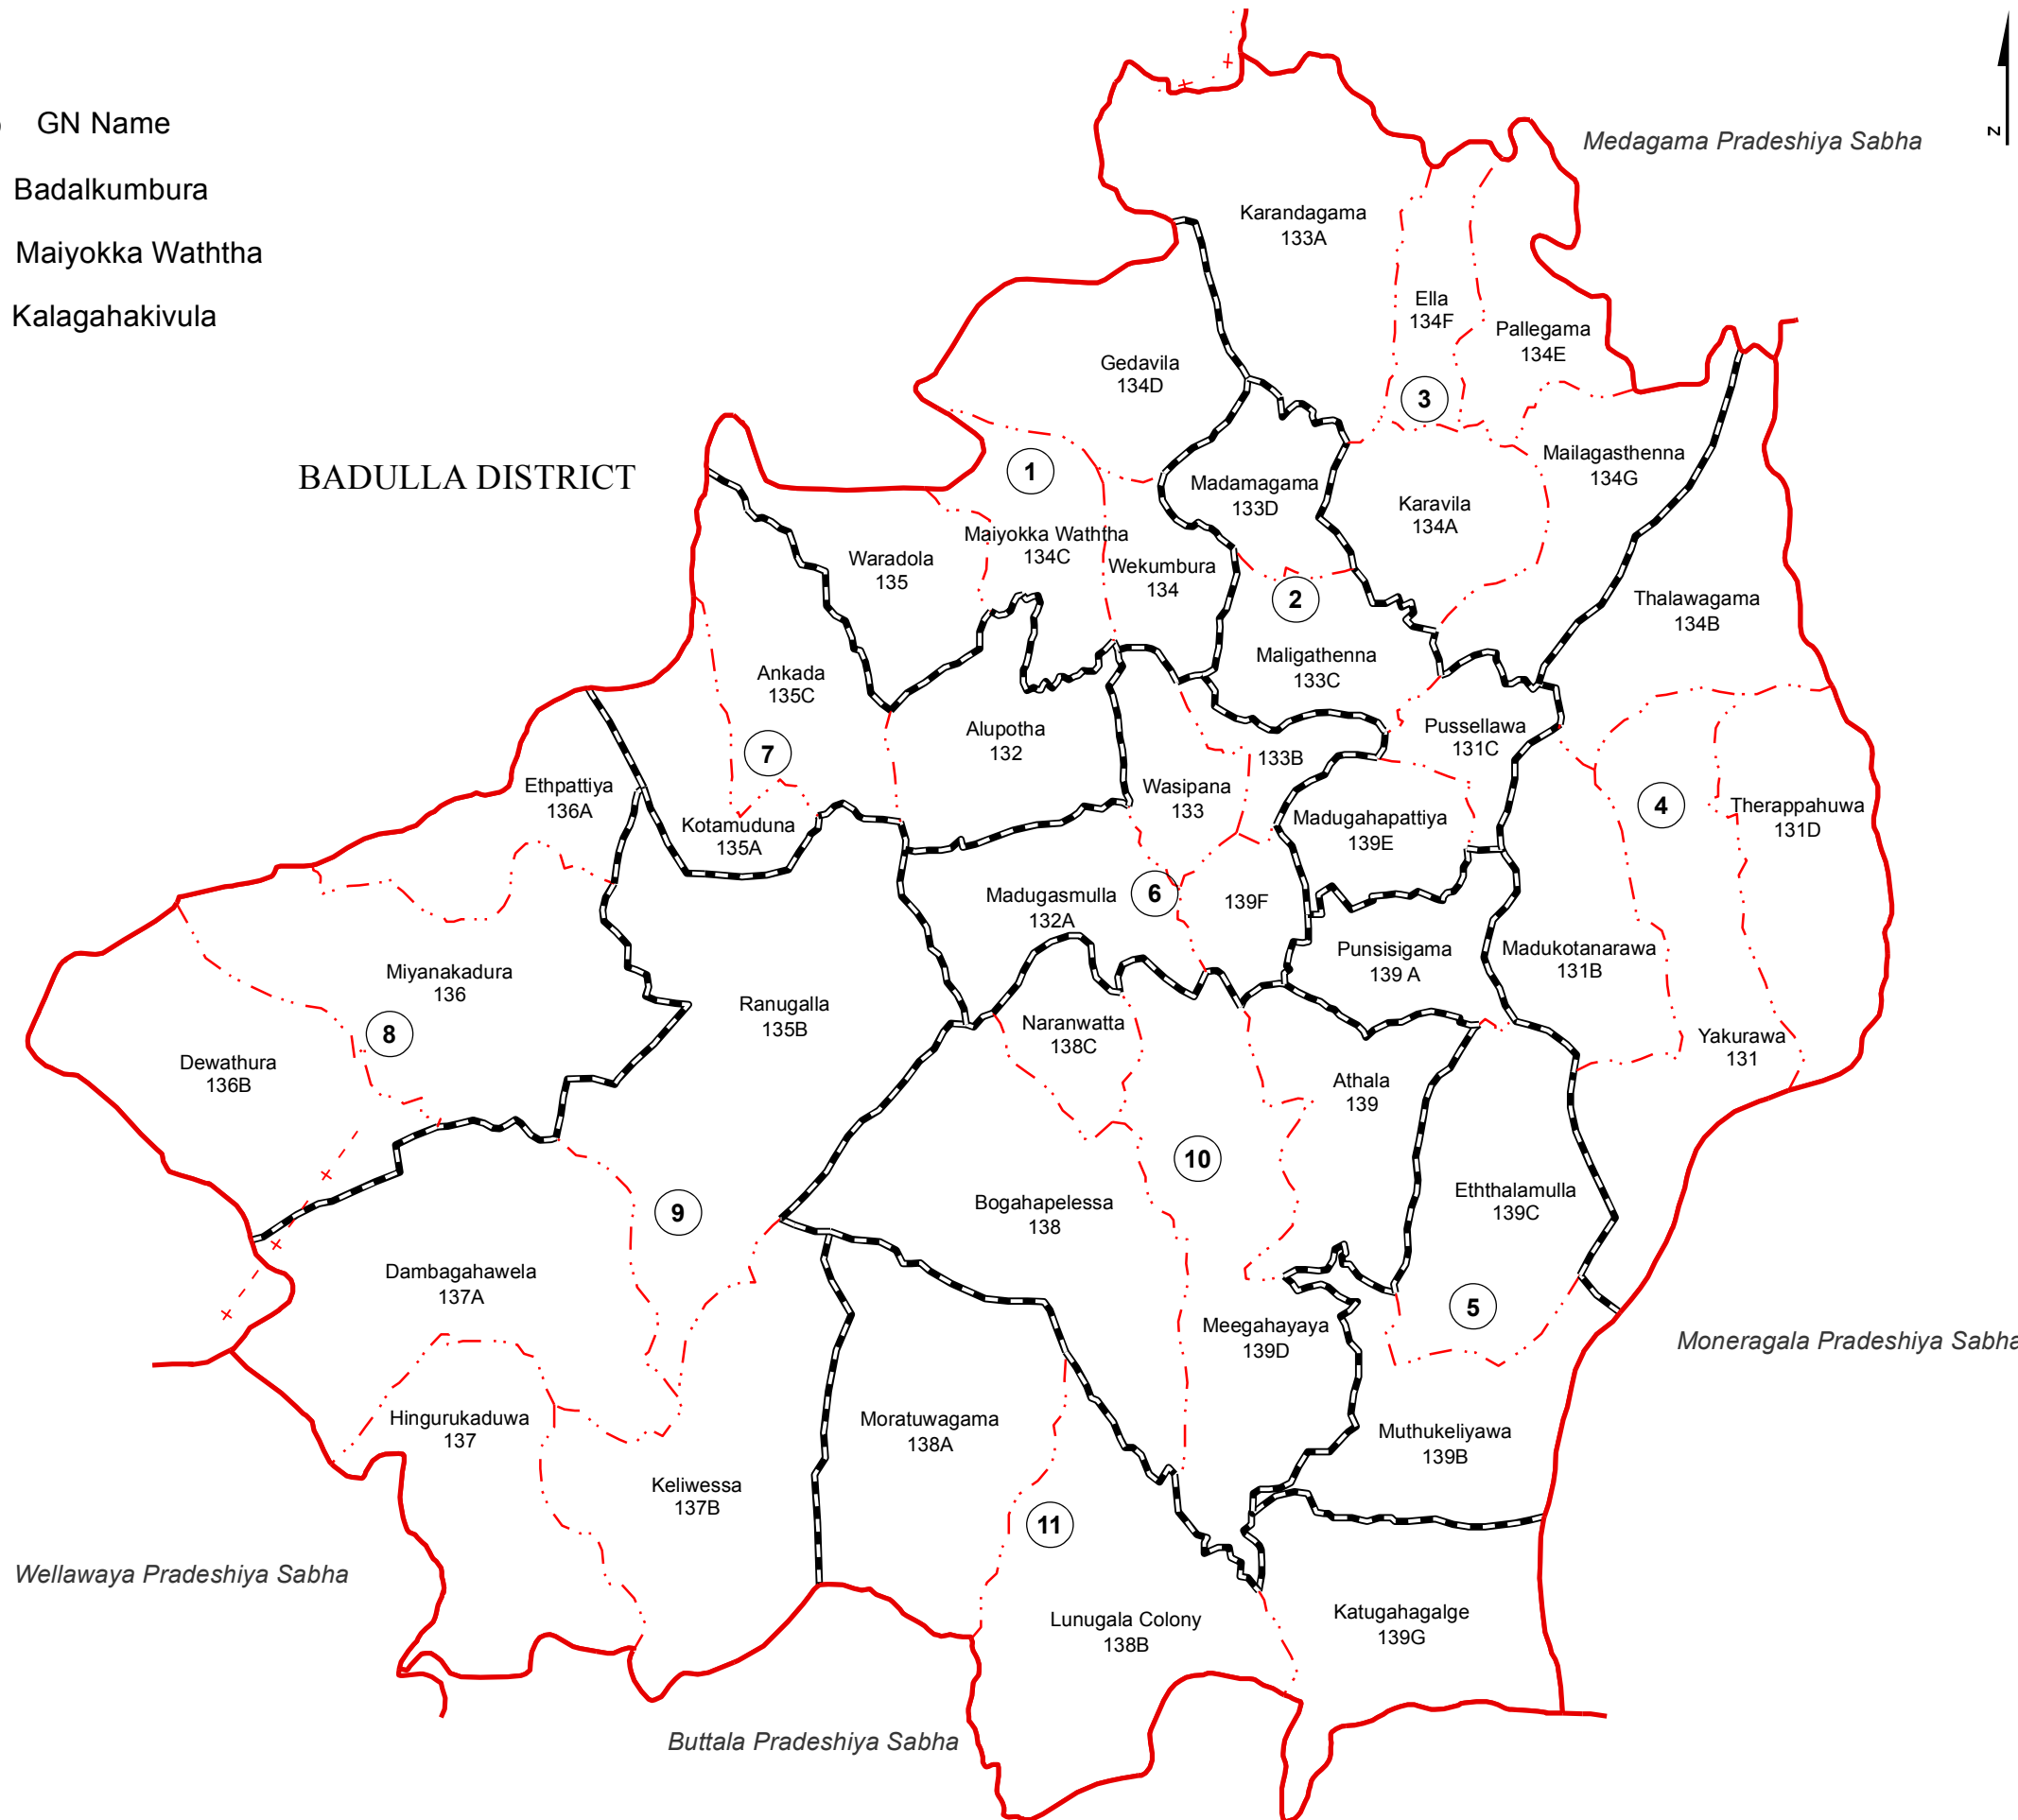

Ward Map of Badalkumbura Pradeshiya Sabha - Monaragala District

Ref. No : NDC / 23 / 06

GN No	GN Name
133B	Badalkumbura
134C	Maiyokka Waththa
139F	Kalagahakivula

Badalkumbura Pradeshiya Sabha

Badalkumbura Pradeshiya Sabha

Ward No	Ward Name
1	Wekumbura
2	Maligathenna
3	Karawila
4	Madukotandarawa
5	Eththalamulla
6	Badalkumbura
7	Alupotha
8	Dewathura
9	Hingurukaduwa
10	Athala
11	Katugahagalge

185000

BADULLA DISTRICT

Medagama Pradeshiya Sabha

Prepared by Survey Department of Sri Lanka

Data Source:
National Delimitation Committee for Local Authorities - 2013
Ministry of Local Government and Provincial Councils

Scale - 1:80,000

250000