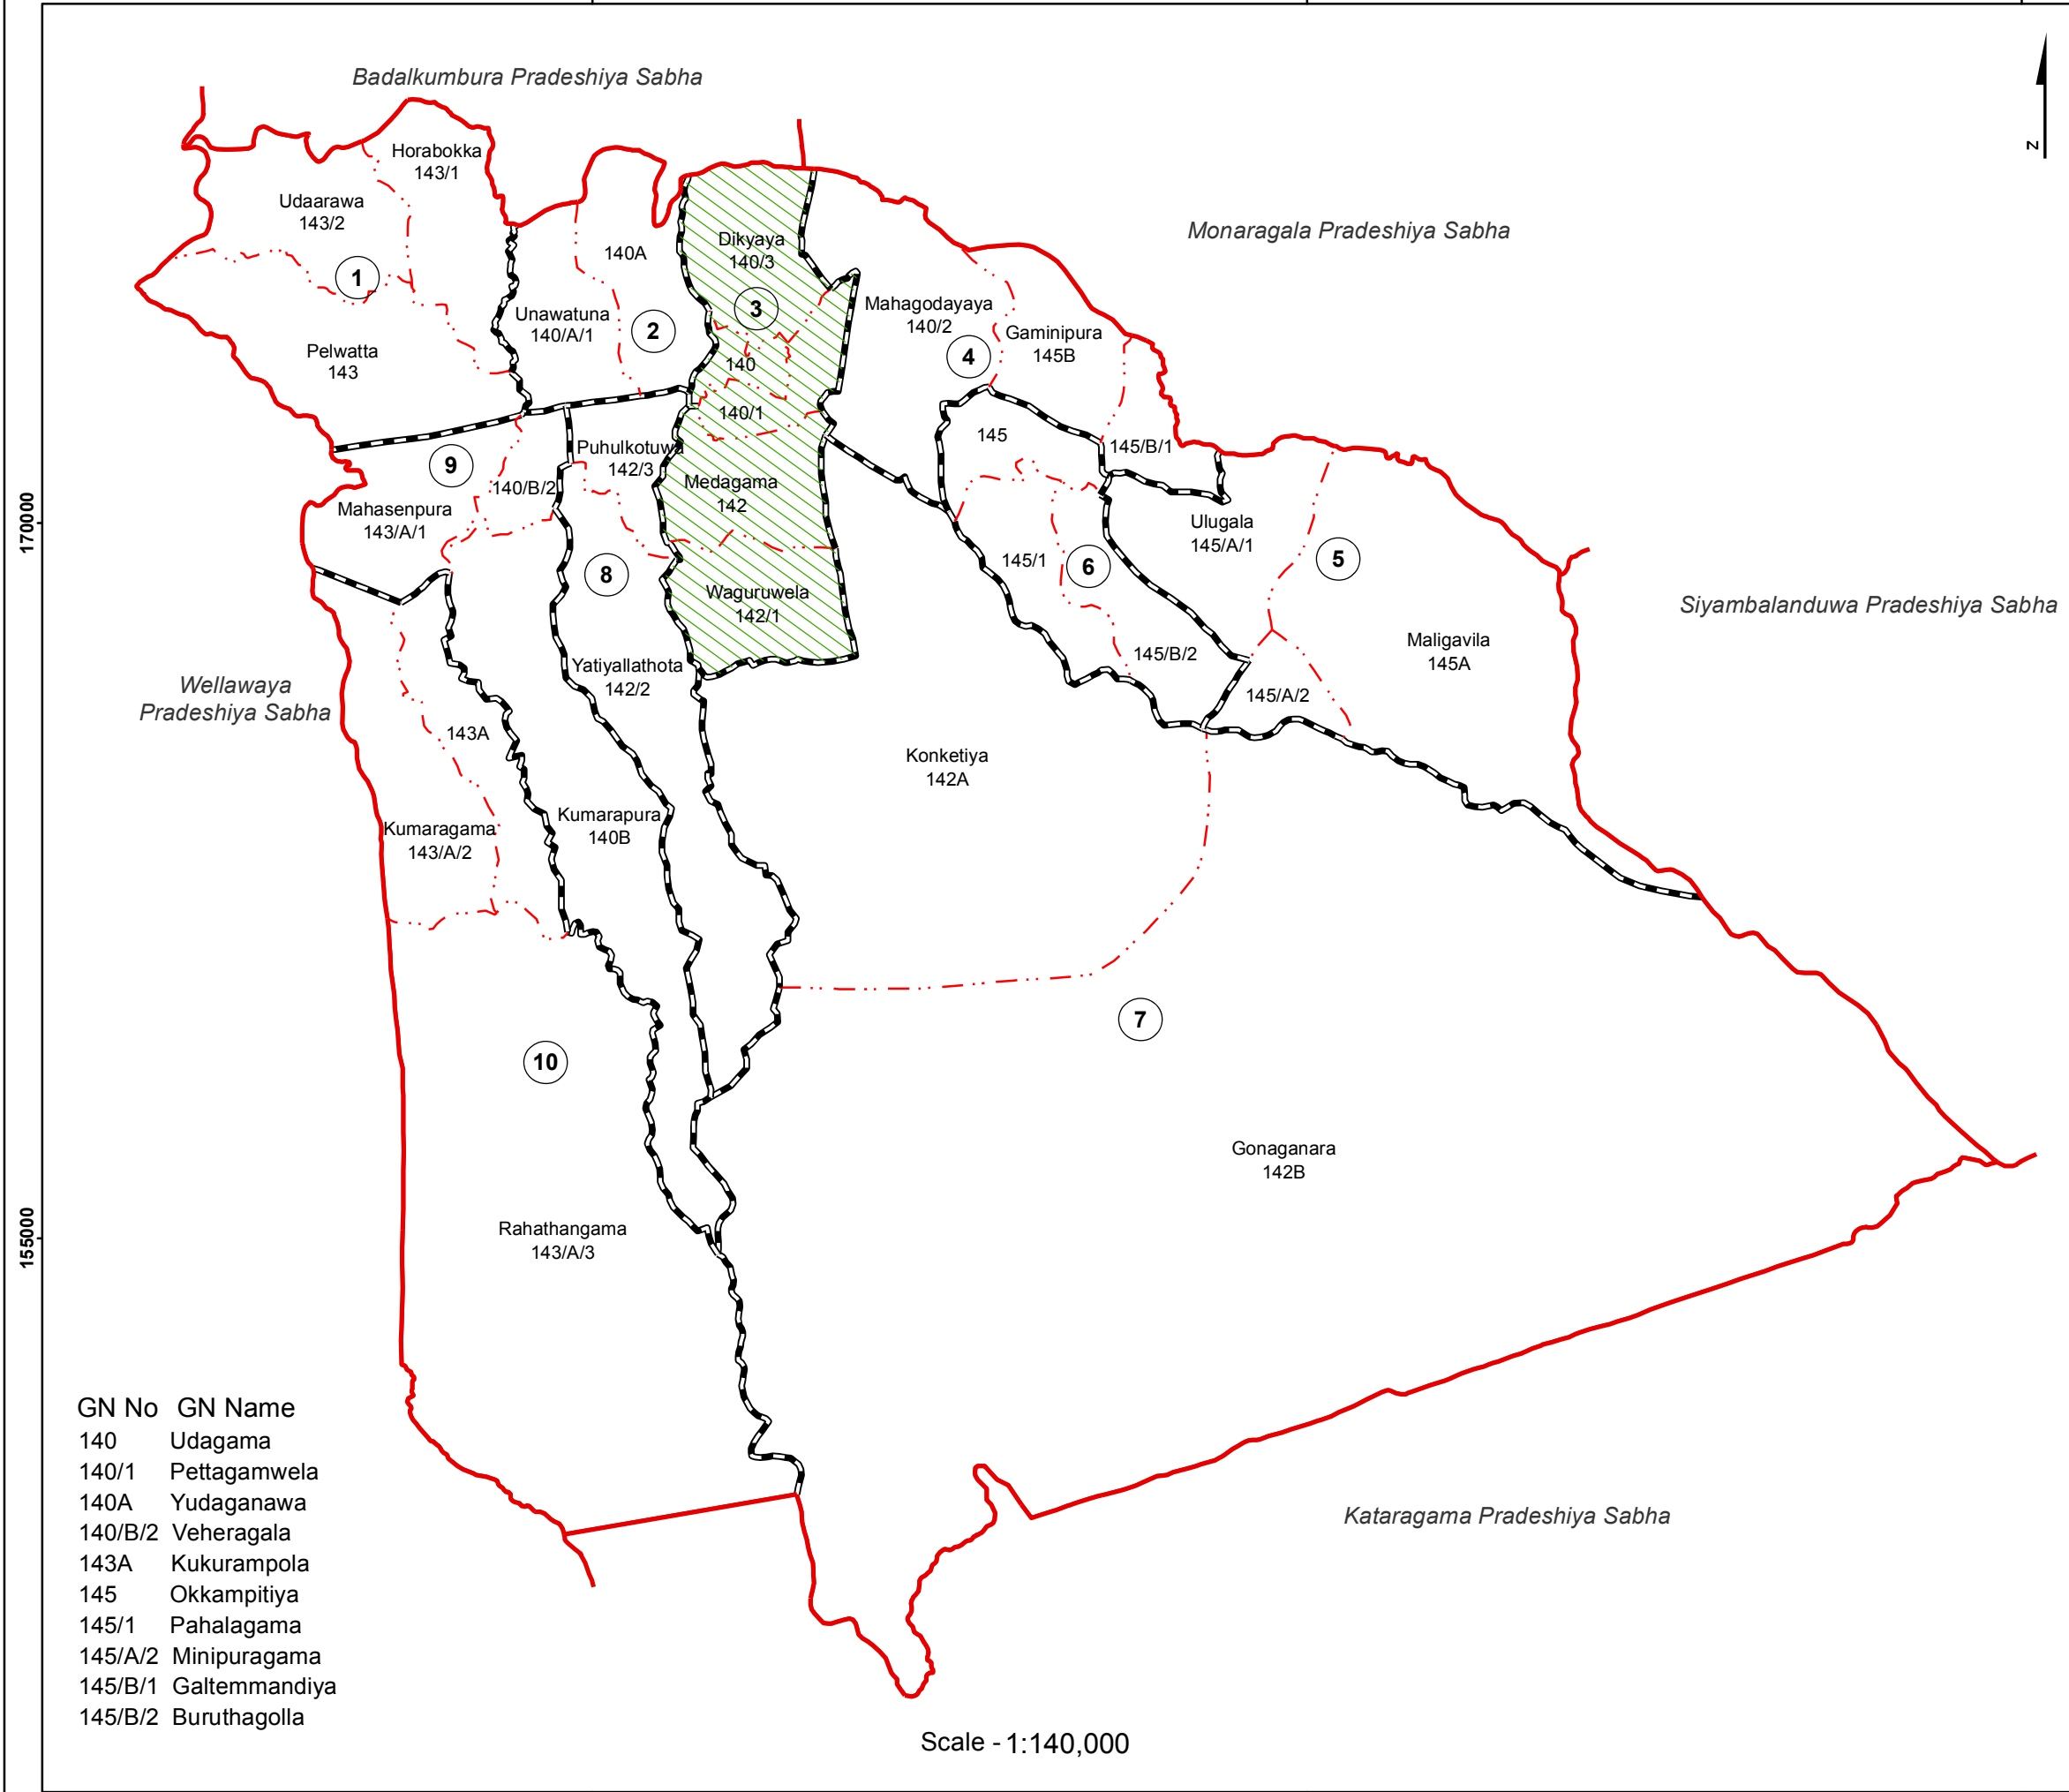

Ward Map of Buttala Pradeshiya Sabha - Monaragala District

Ref. No : NDC / 23 / 07

Buttala Pradeshiya Sabha

Buttala Pradeshiya Sabha

Ward No	Ward Name
1	Pelwatta
2	Yudaganawa
3	Udagama
4	Gaminipura
5	Maligavila
6	Okkampitiya
7	Gonaganara
8	Puhulkotuwa
9	Mahasenpura
10	Kukurampola

Legend

- + - - - + Province Boundary
- . + . . . + District Boundary
- . . . - DS Boundary
- - - - GN Boundary
- - - - ● Polling Division Boundary
- — — — PS Boundary
- | — | — MC / UC Boundary
- — — — Ward Boundary
- ▨ Multi Member Ward

Prepared by Survey Department of Sri Lanka

Data Source:
National Delimitation Committee for Local Authorities - 2013
Ministry of Local Government and Provincial Councils

GN No	GN Name
140	Udagama
140/1	Pettagamwela
140A	Yudaganawa
140/B/2	Veheragala
143A	Kukurampola
145	Okkampitiya
145/1	Pahalagama
145/A/2	Minipuragama
145/B/1	Galtemmandiya
145/B/2	Buruthagolla

Scale - 1:140,000

250000 265000 280000

170000

155000