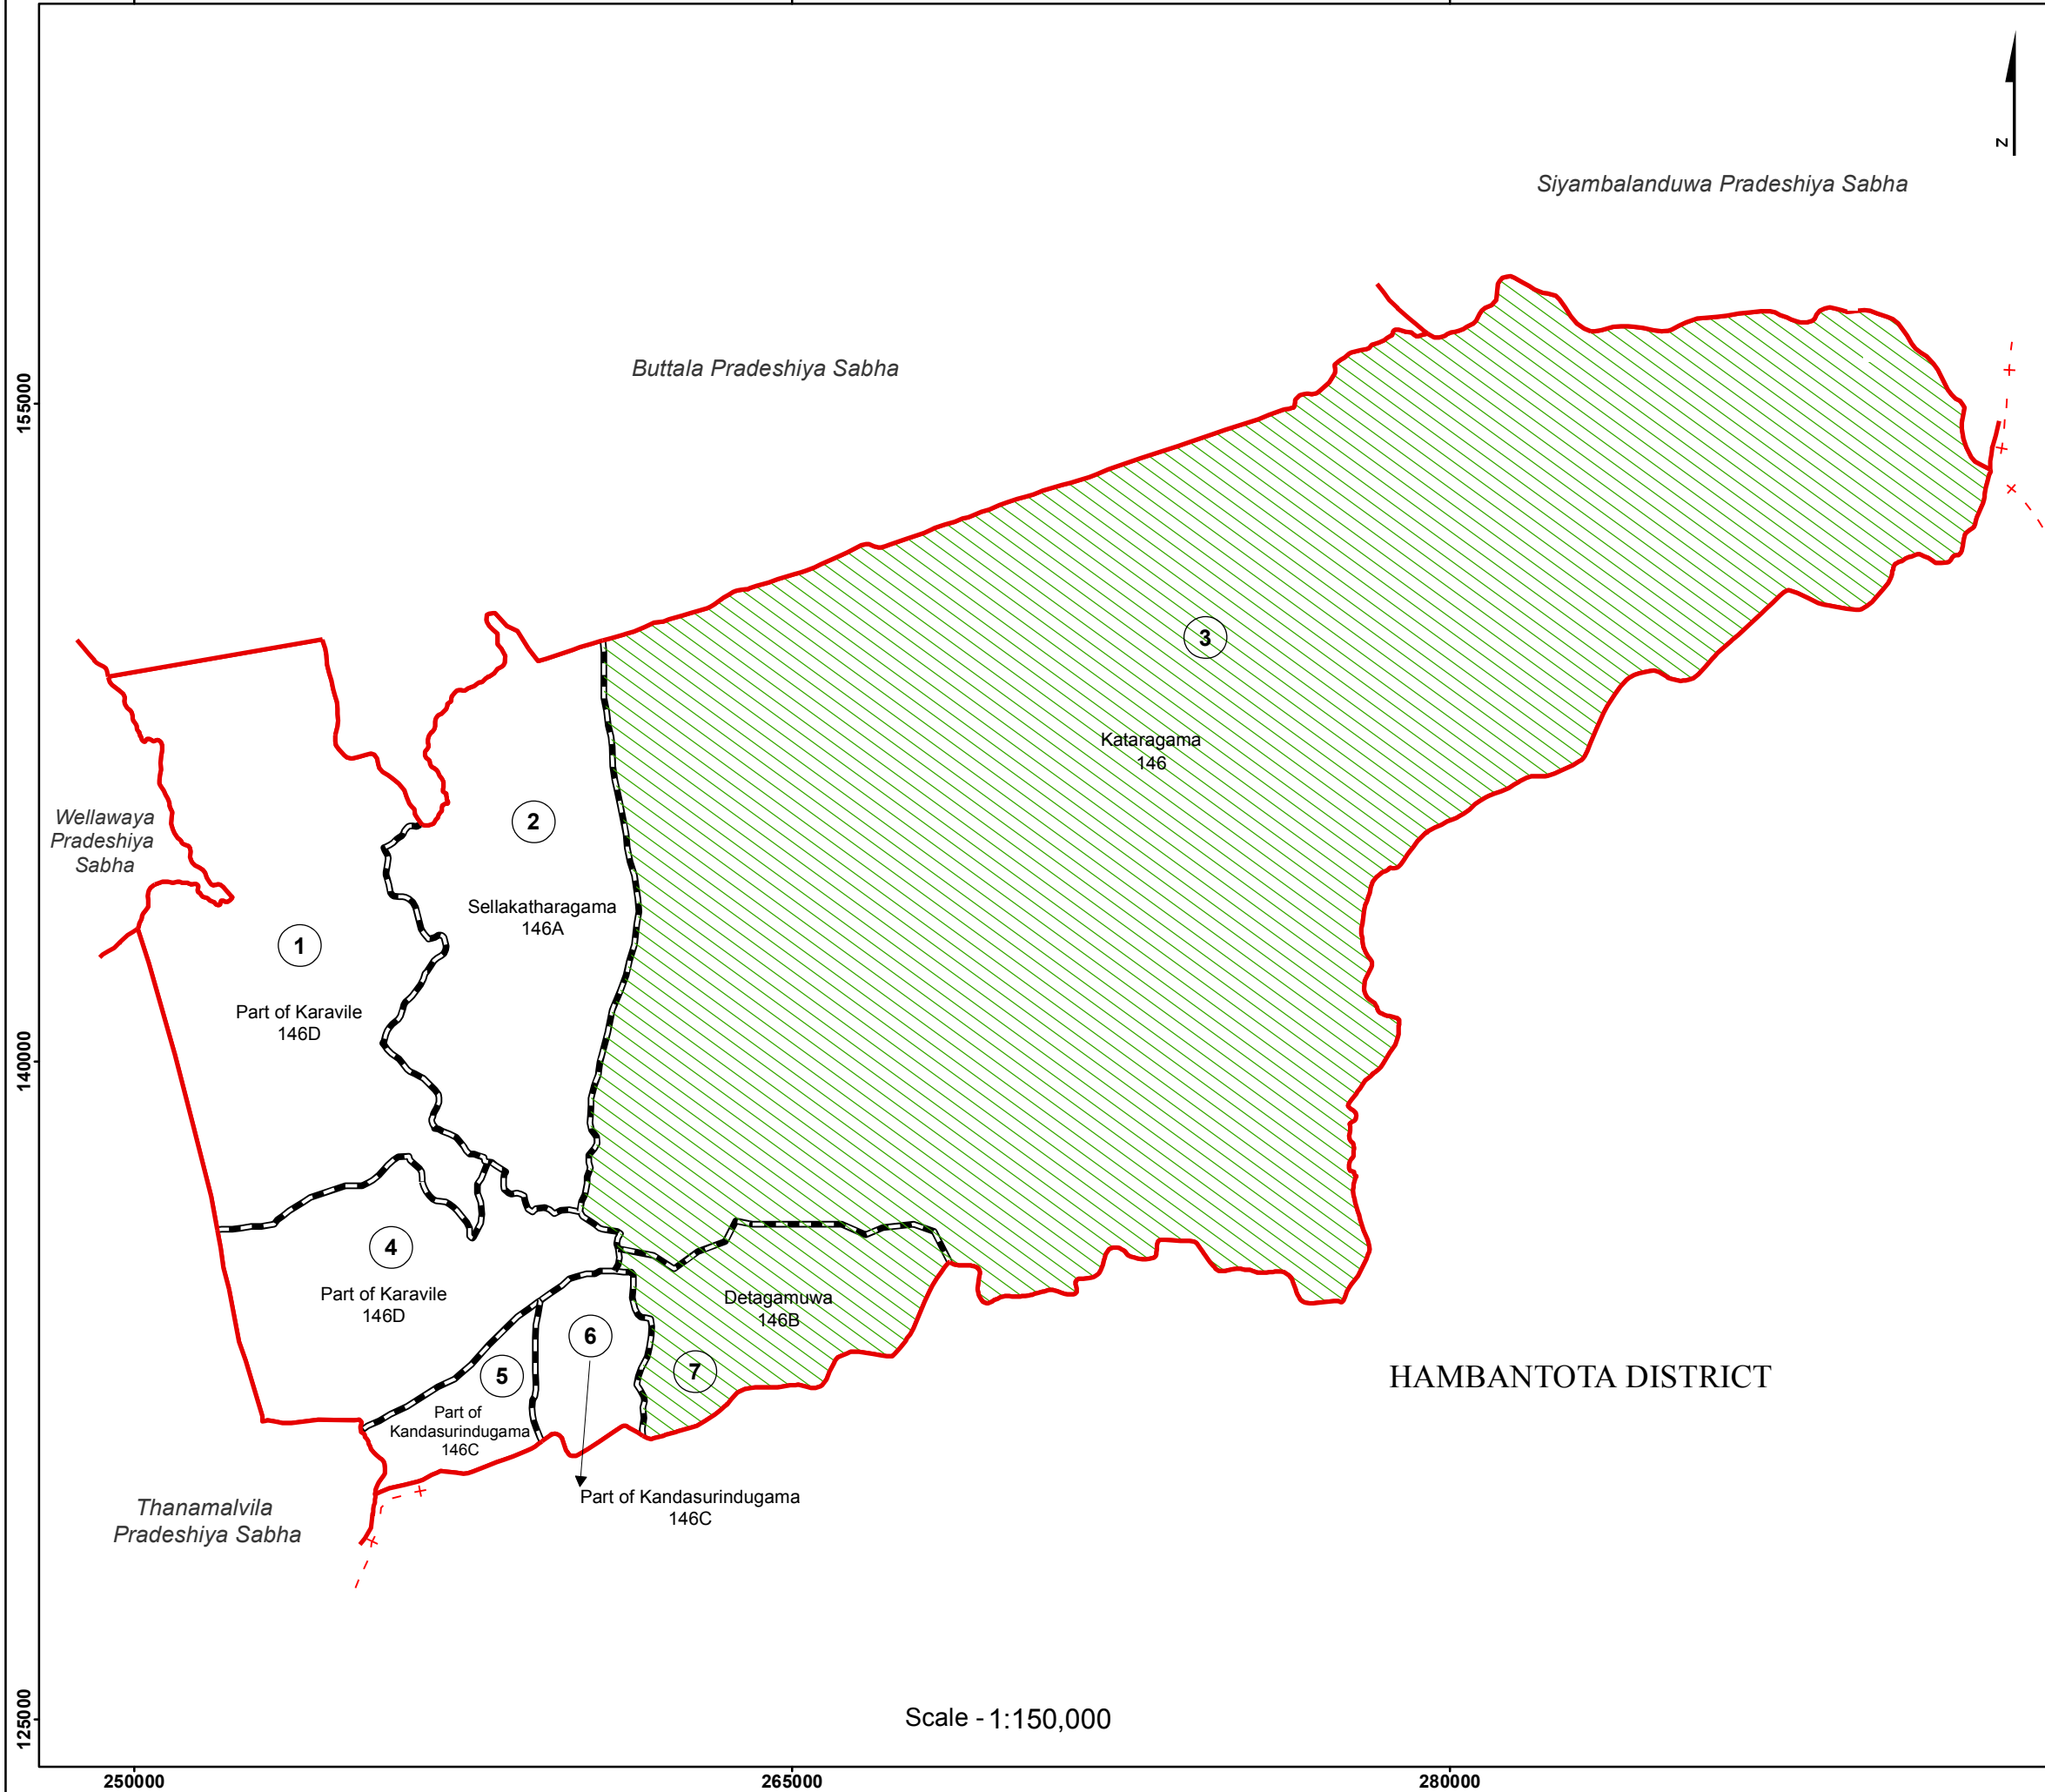

Ward Map of Kataragama Pradeshiya Sabha - Monaragala District

Ref. No : NDC / 23 / 08

Kataragama Pradeshiya Sabha	
Ward No	Ward Name
1	Karavile
2	Sellakatharagama
3	Kataragama
4	Mylagama
5	Kandasurindugama
6	Detagamuwa Janapadaya
7	Kataragama New Town

Legend

- + - - - + Province Boundary
- . + . . . + District Boundary
- . . . - DS Boundary
- . . . - GN Boundary
- - - - ● Polling Division Boundary
- PS Boundary
- — — — MC / UC Boundary
- — — — Ward Boundary
- ▨ Multi Member Ward

 Prepared by Survey Department of Sri Lanka
 Data Source:
 National Delimitation Committee for Local Authorities - 2013
 Ministry of Local Government and Provincial Councils

Scale - 1:150,000