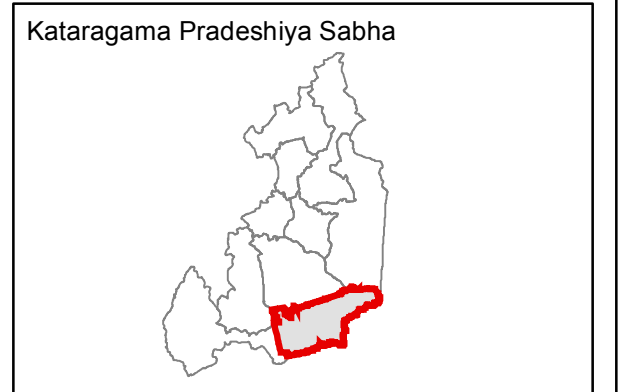

Ward Map of Kataragama Pradeshiya Sabha - Monaragala District

Ref. No : NDC / 23 / 08

Kataragama Pradeshiya Sabha	
Ward No	Ward Name
1	Karavile
2	Sellakatharagama
3	Kataragama
4	Mylagama
5	Kandasurindugama
6	Detagamuwa Janapadaya
7	Kataragama New Town