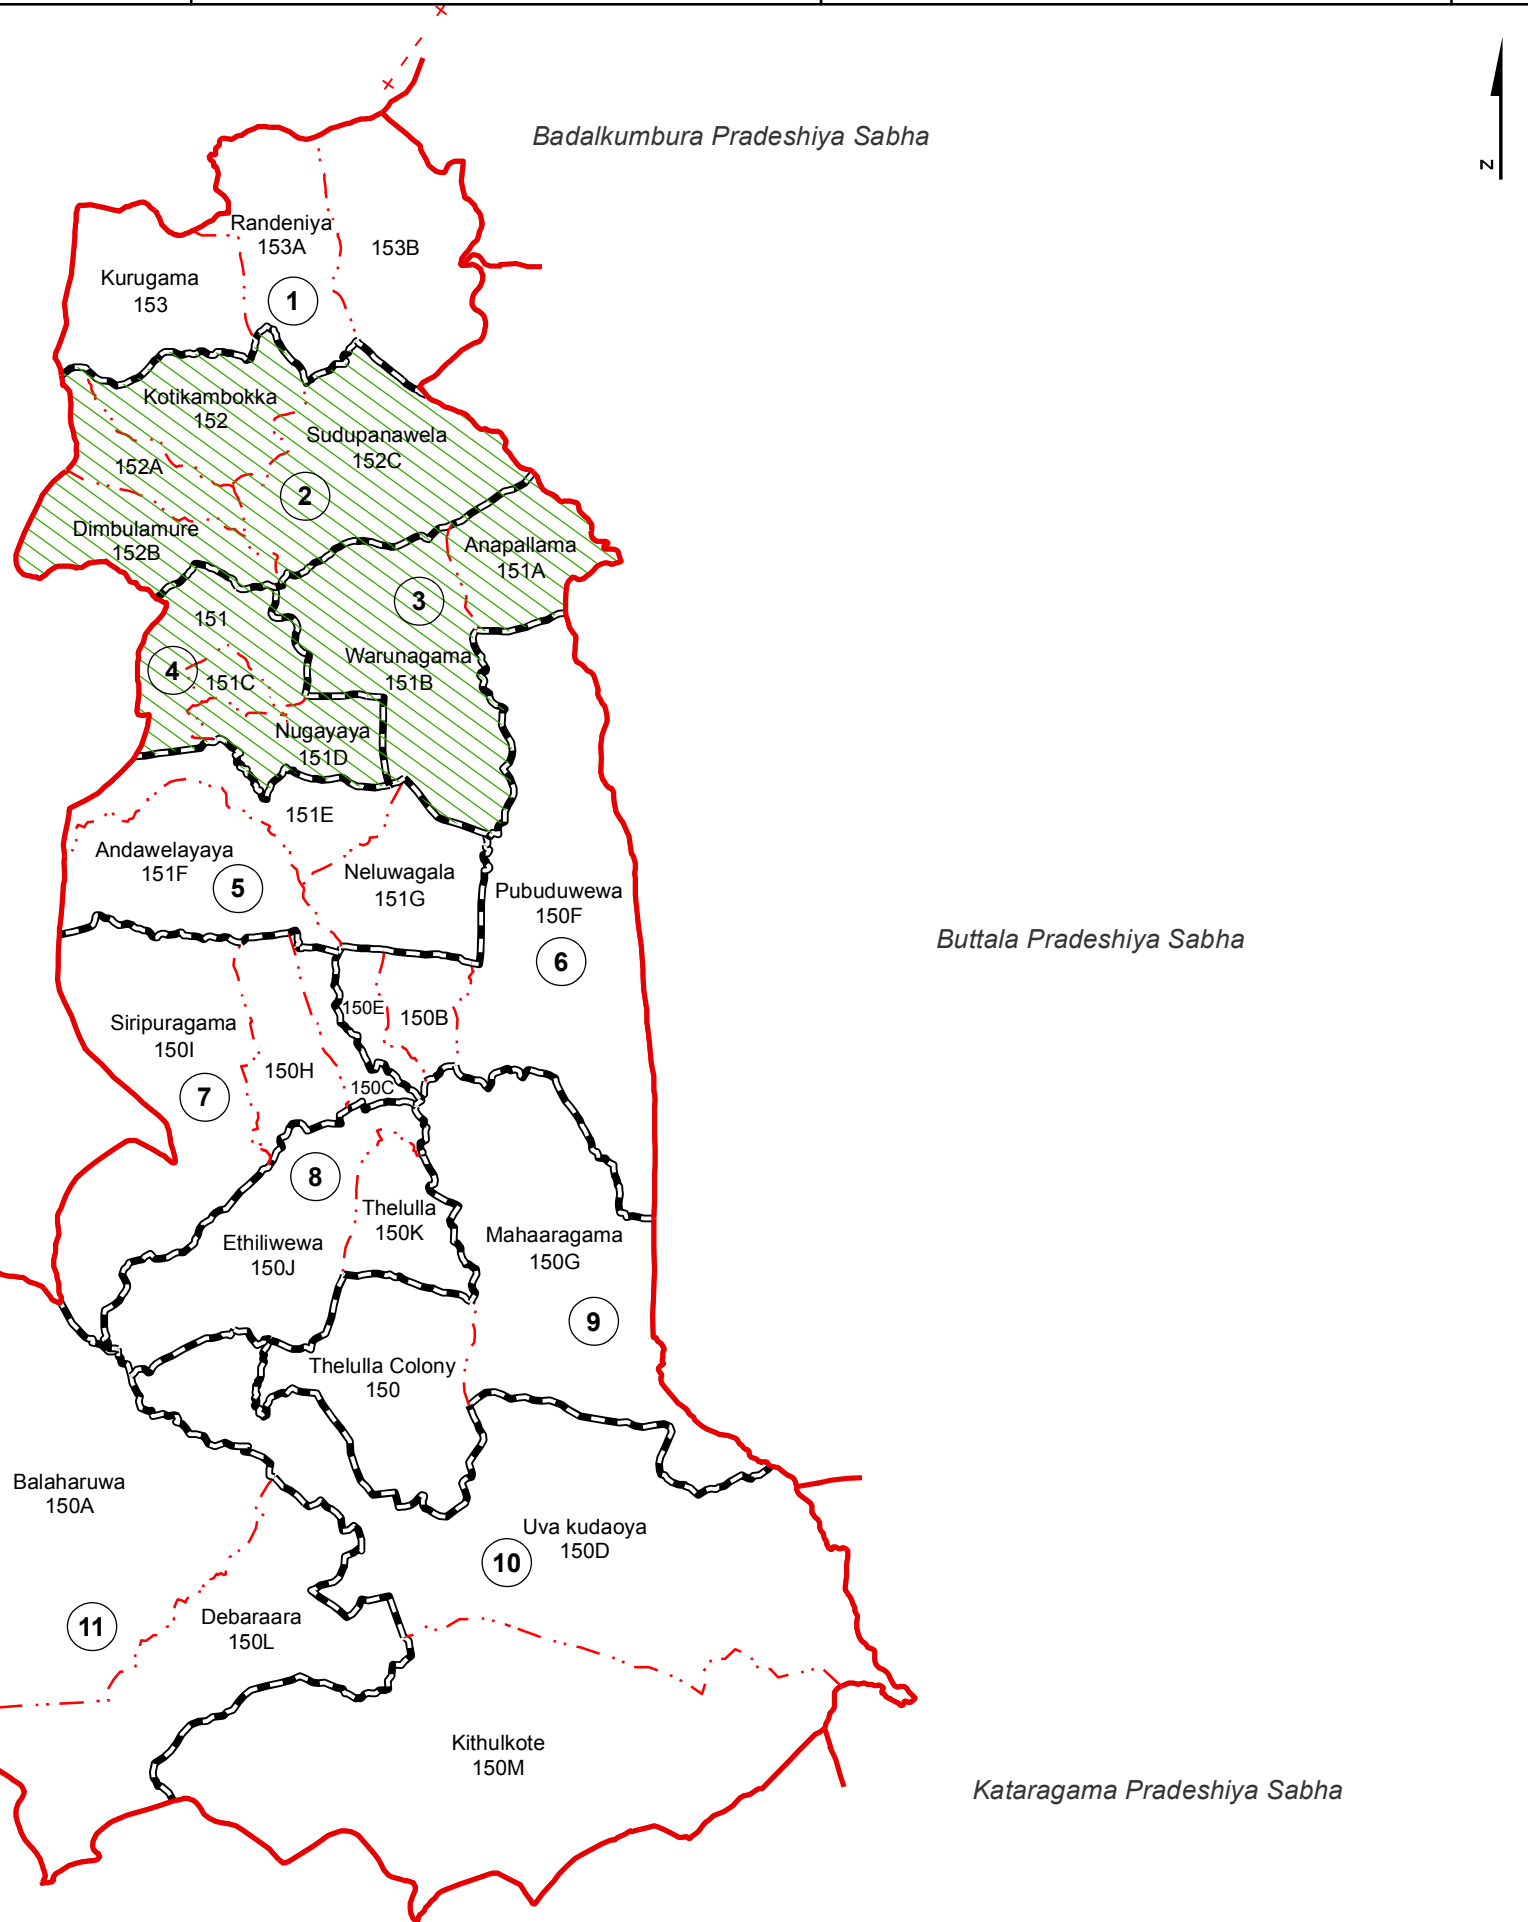

Ward Map of Wellawayya Pradeshiya Sabha- Monaragala District

Ref. No : NDC / 23 / 09

- | GN No | GN Name |
|-------|-------------------|
| 150B | Handapanagala |
| 150C | Veherayaya |
| 150E | Randenigodayaya |
| 150H | Veherayaya Colony |
| 151 | Wellawayya |
| 151C | Yalabowa |
| 151E | Buduruwagala |
| 152A | Galbokka |
| 153B | Siyambalagunaya |

BADULLA DISTRICT

Wellawayya Pradeshiya Sabha

Wellawayya Pradeshiya Sabha

Ward No	Ward Name
1	Randeniya
2	Dimbulamure
3	Warunagama
4	Wellawayya
5	Neluwagala
6	Handapanagala
7	Siripuragama
8	Thelulla
9	Mahaaragama
10	Uva kudaoya
11	Balaharuwa

Legend

- + - - - + Province Boundary
- . + . . . + District Boundary
- . . . - DS Boundary
- . . . - GN Boundary
- - - - - Polling Division Boundary
- — — — — PS Boundary
- — — — — MC / UC Boundary
- — — — — Ward Boundary
- ▨▨▨▨ Multi Member Ward

Prepared by Survey Department of Sri Lanka

Data Source:
National Delimitation Committee for Local Authorities - 2013
Ministry of Local Government and Provincial Councils

Scale - 1:180,000

170000

155000

140000