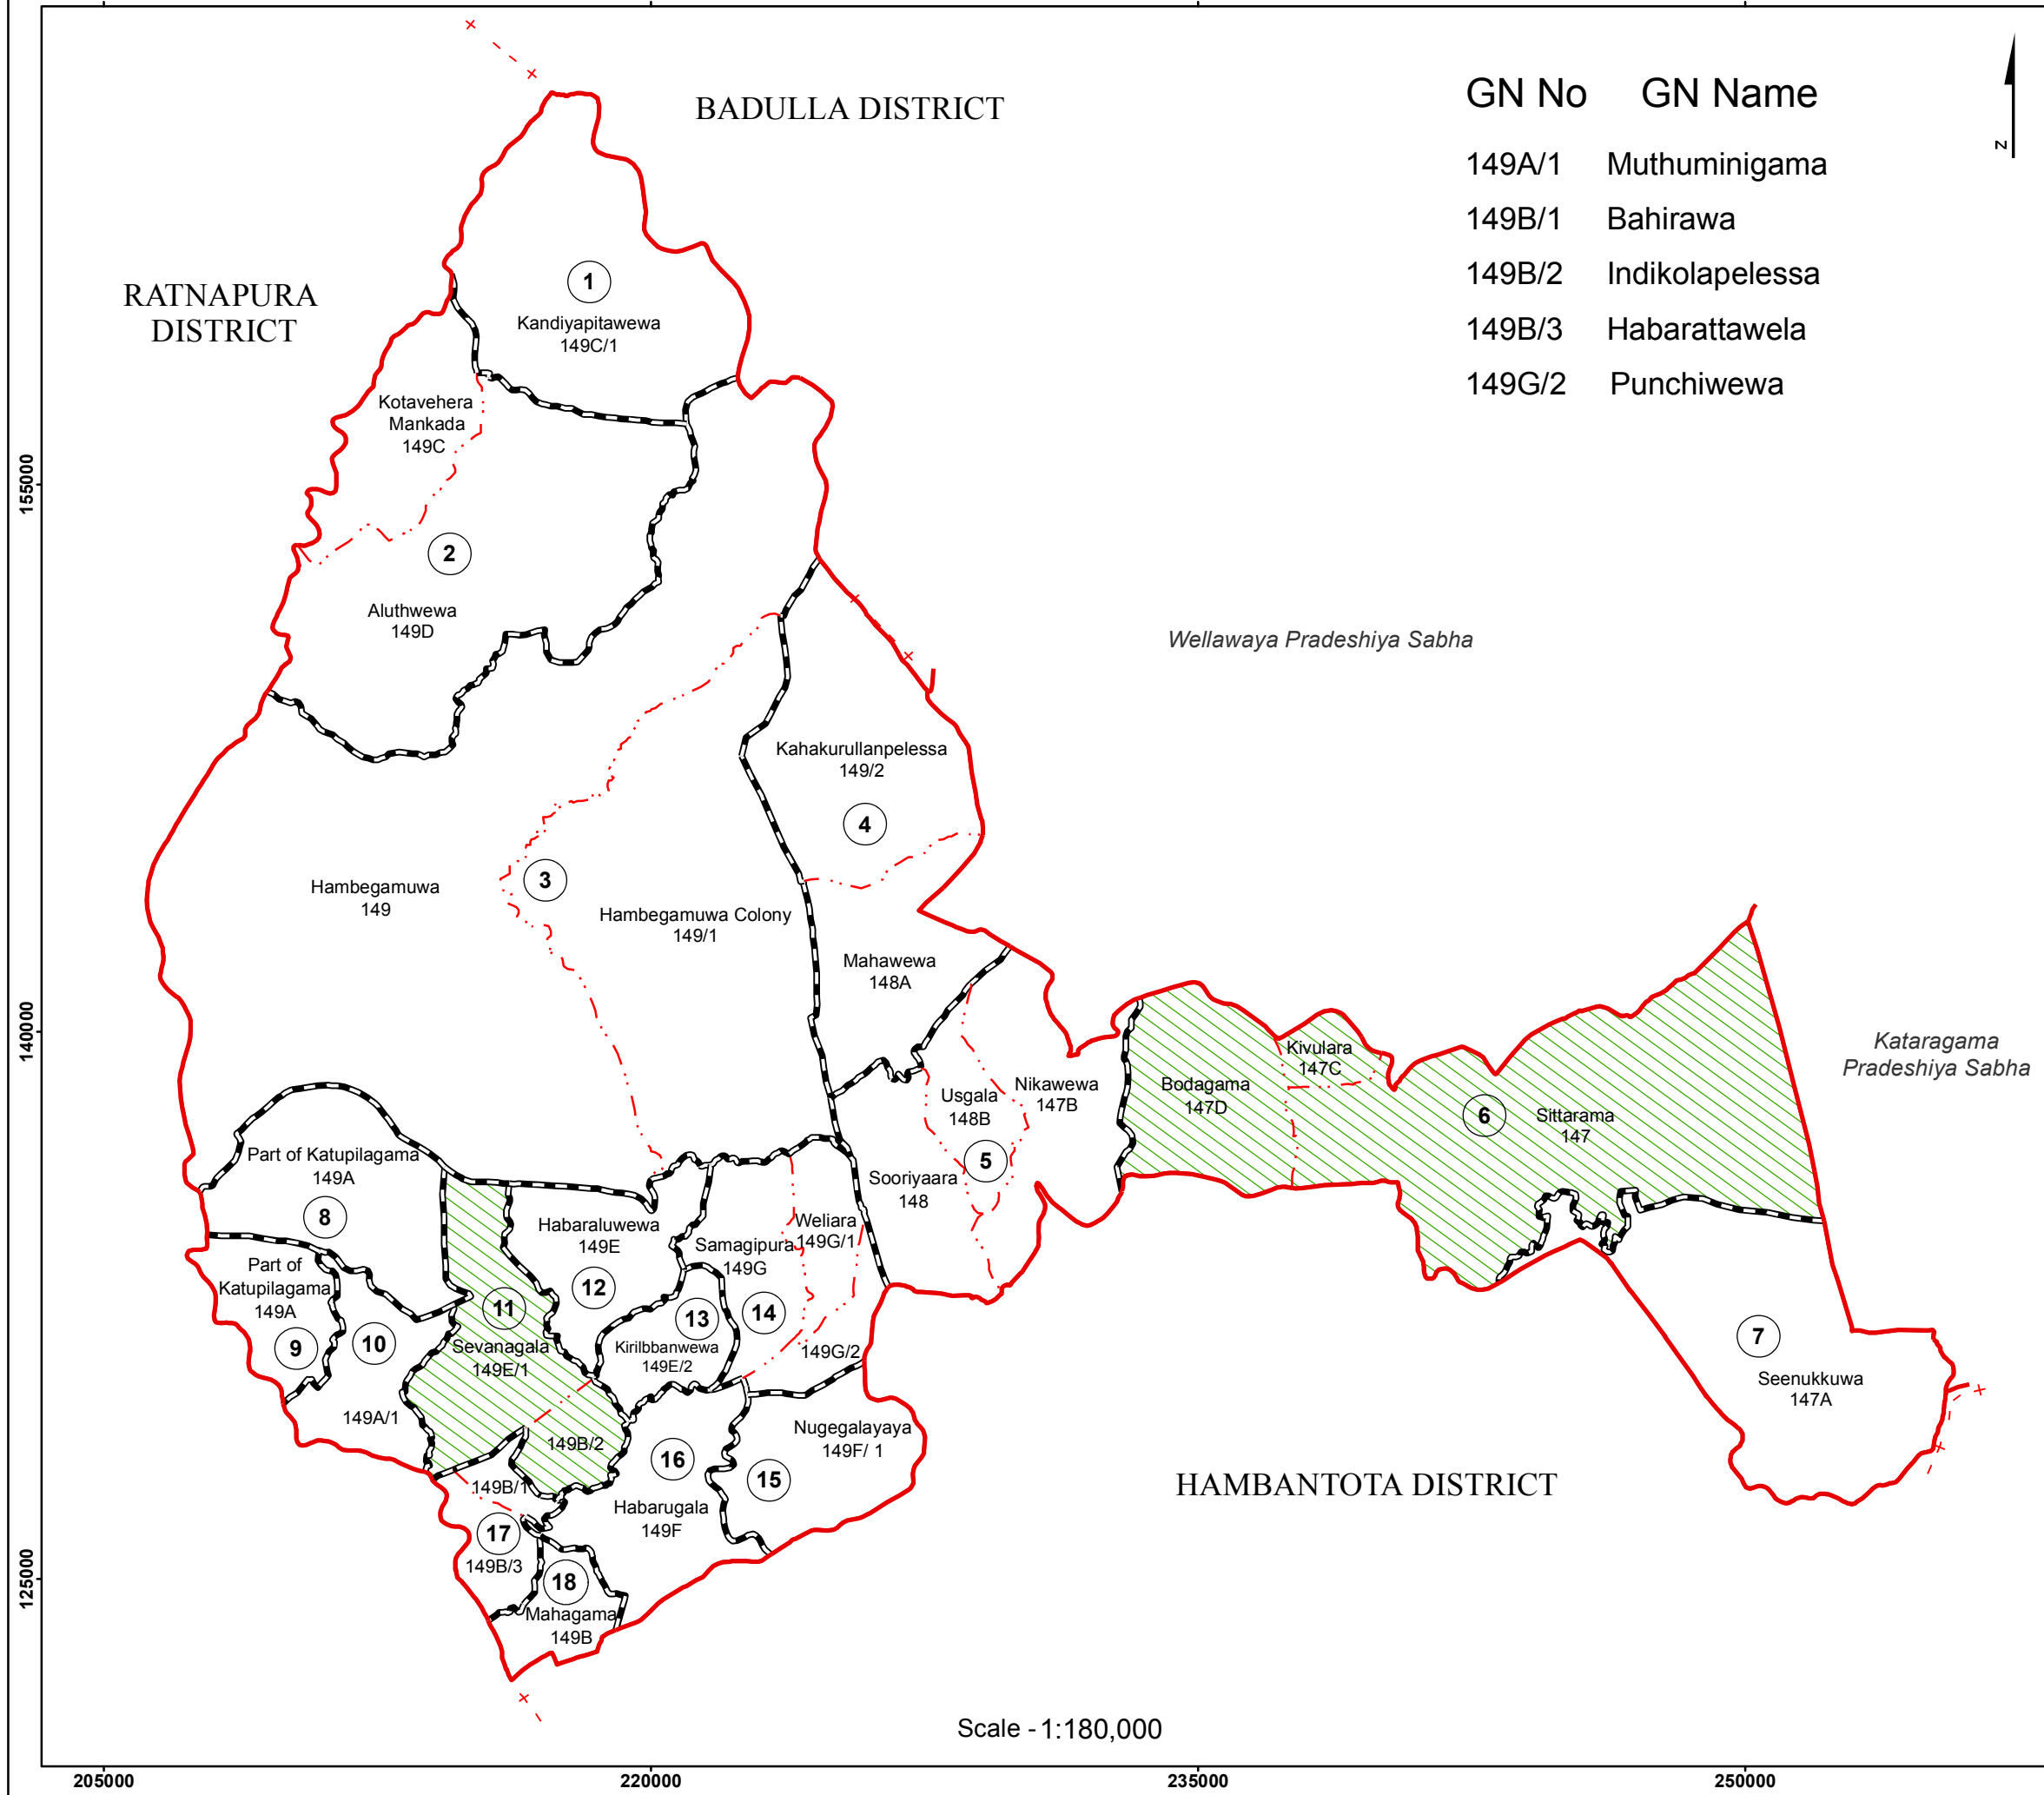

Ward Map of Thanamalvila Pradeshiya Sabha- Monaragala District

Ref. No : NDC / 23 / 10

GN No	GN Name
149A/1	Muthuminigama
149B/1	Bahirawa
149B/2	Indikolapelessa
149B/3	Habarattawela
149G/2	Punchiwewa

Thanamalwila Pradeshiya Sabha	
Ward No	Ward Name
1	Kandiyapitawewa
2	Kotaveheramankada
3	Hambegamuwa
4	Mahawewa
5	Sooriyaara
6	Sittarama
7	Seenukkuwa
8	Katupilagama North
9	Katupilagama South
10	Muthuminigama
11	Sewanagala
12	Habaraluwewa
13	Kirilbbanwewa
14	Samagipura
15	Nugegalayaya
16	Habarugala
17	Habarattawela
18	Mahagama

Legend

- + - - - + Province Boundary
- District Boundary
- DS Boundary
- GN Boundary
- - - - - Polling Division Boundary
- — — — — PS Boundary
- — — — — MC / UC Boundary
- — — — — Ward Boundary
- ▨ Multi Member Ward

Prepared by Survey Department of Sri Lanka

Data Source:
National Delimitation Committee for Local Authorities - 2013
Ministry of Local Government and Provincial Councils

Scale - 1:180,000